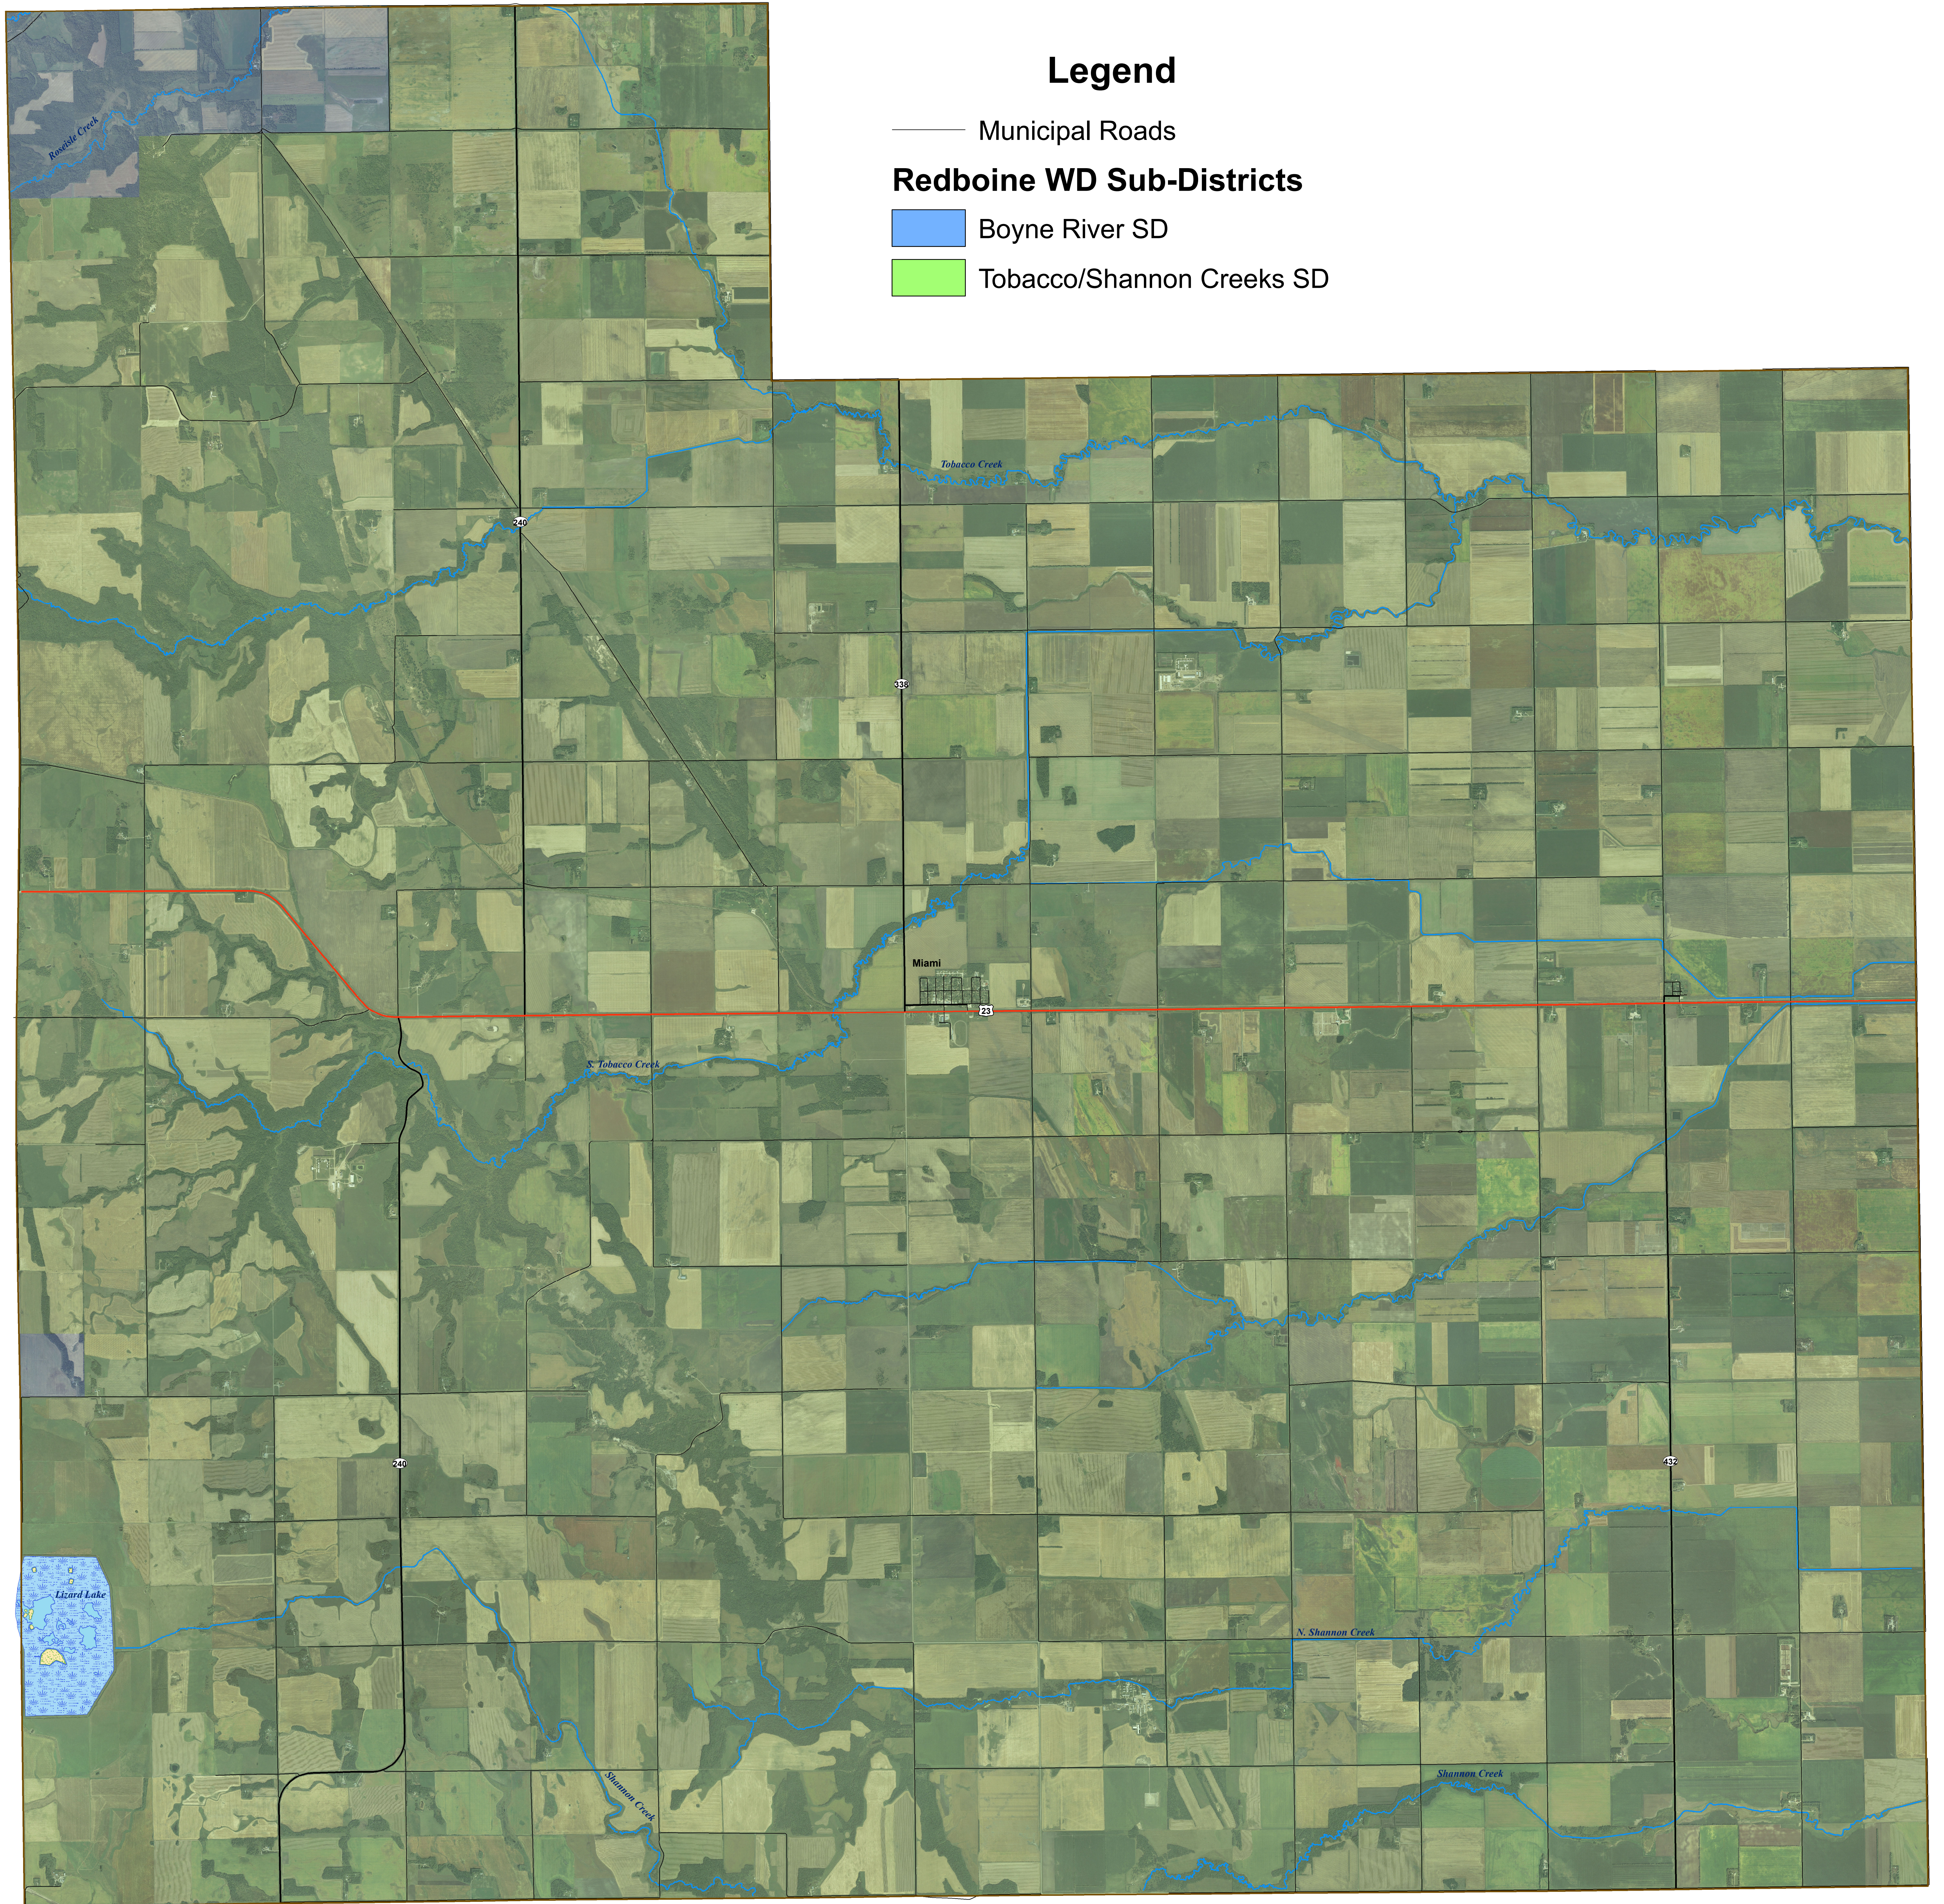

# Redboine Watershed District Area Map

## Municipality of Thompson

### Legend

- Municipal Roads
- Redboine WD Sub-Districts**
  - Boyne River SD
  - Tobacco/Shannon Creeks SD

0 1.25 2.5 5 Kilometers