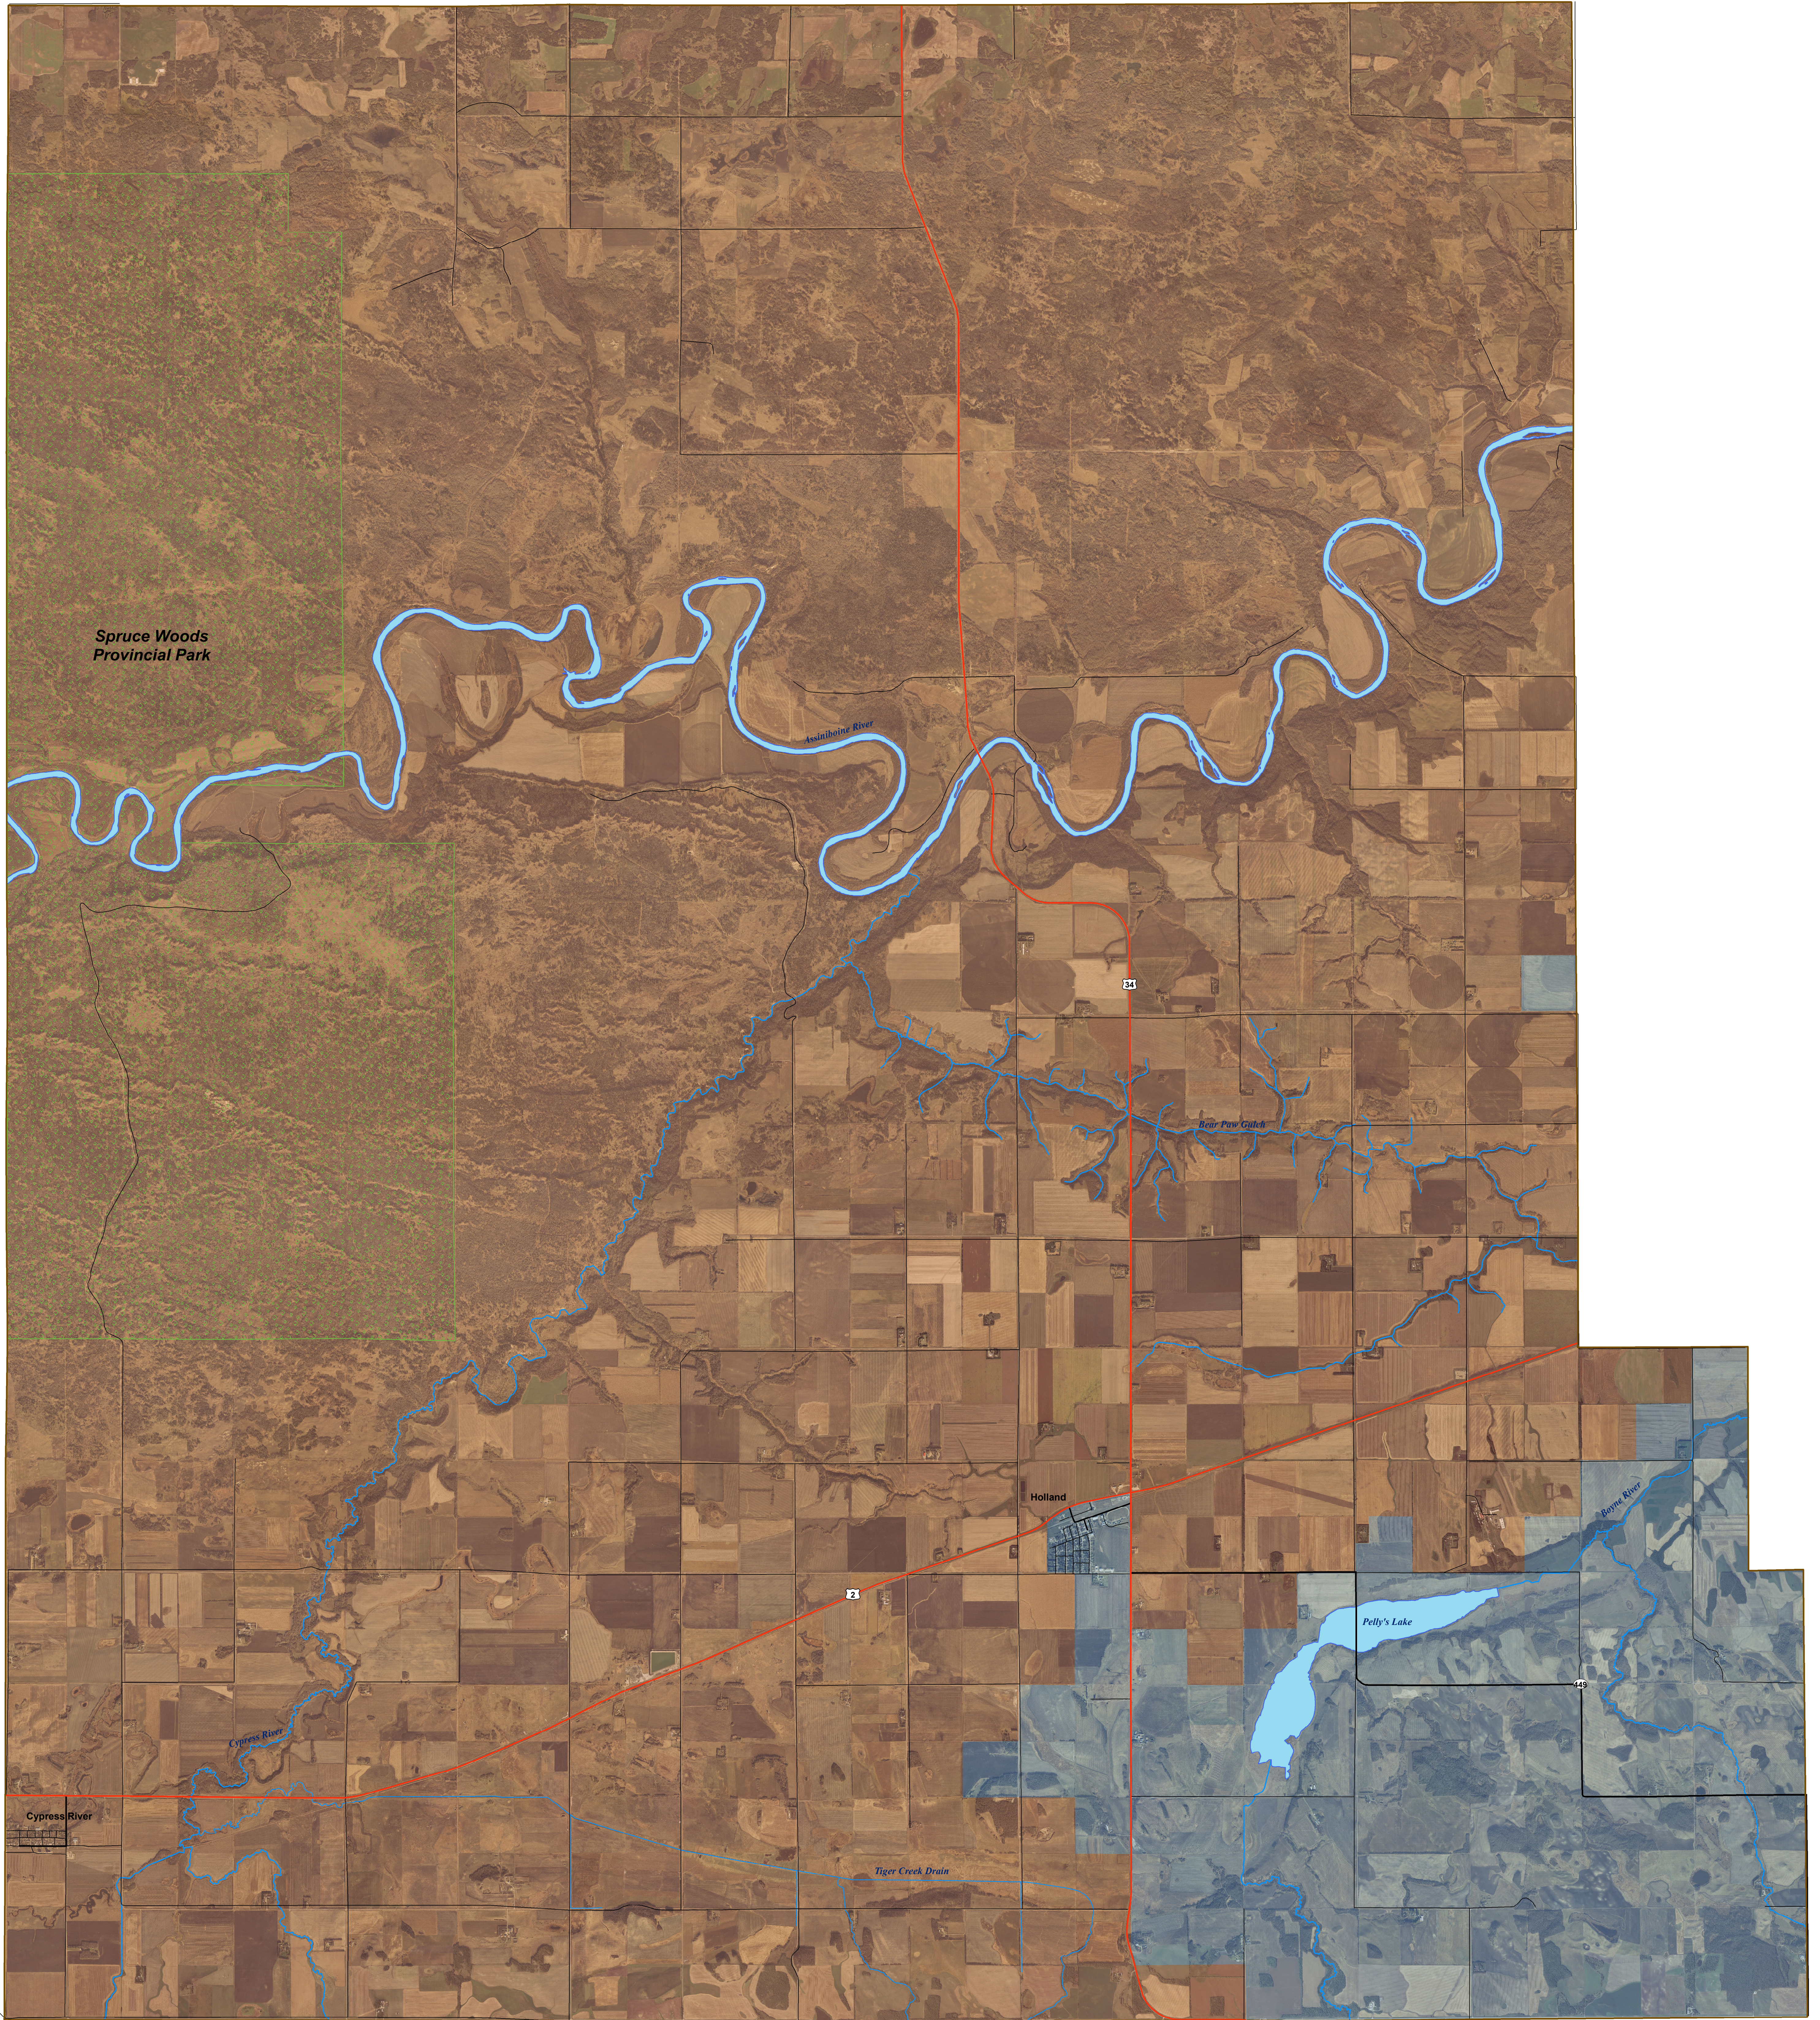

# Redboine Watershed District Area Map

## Municipality of Victoria

### Legend

- Municipal Roads
- ▨ Provincial Parks
- ▨ Central Assiniboine WD
- Redboine WD Sub-Districts**
- ▨ Boyne River SD