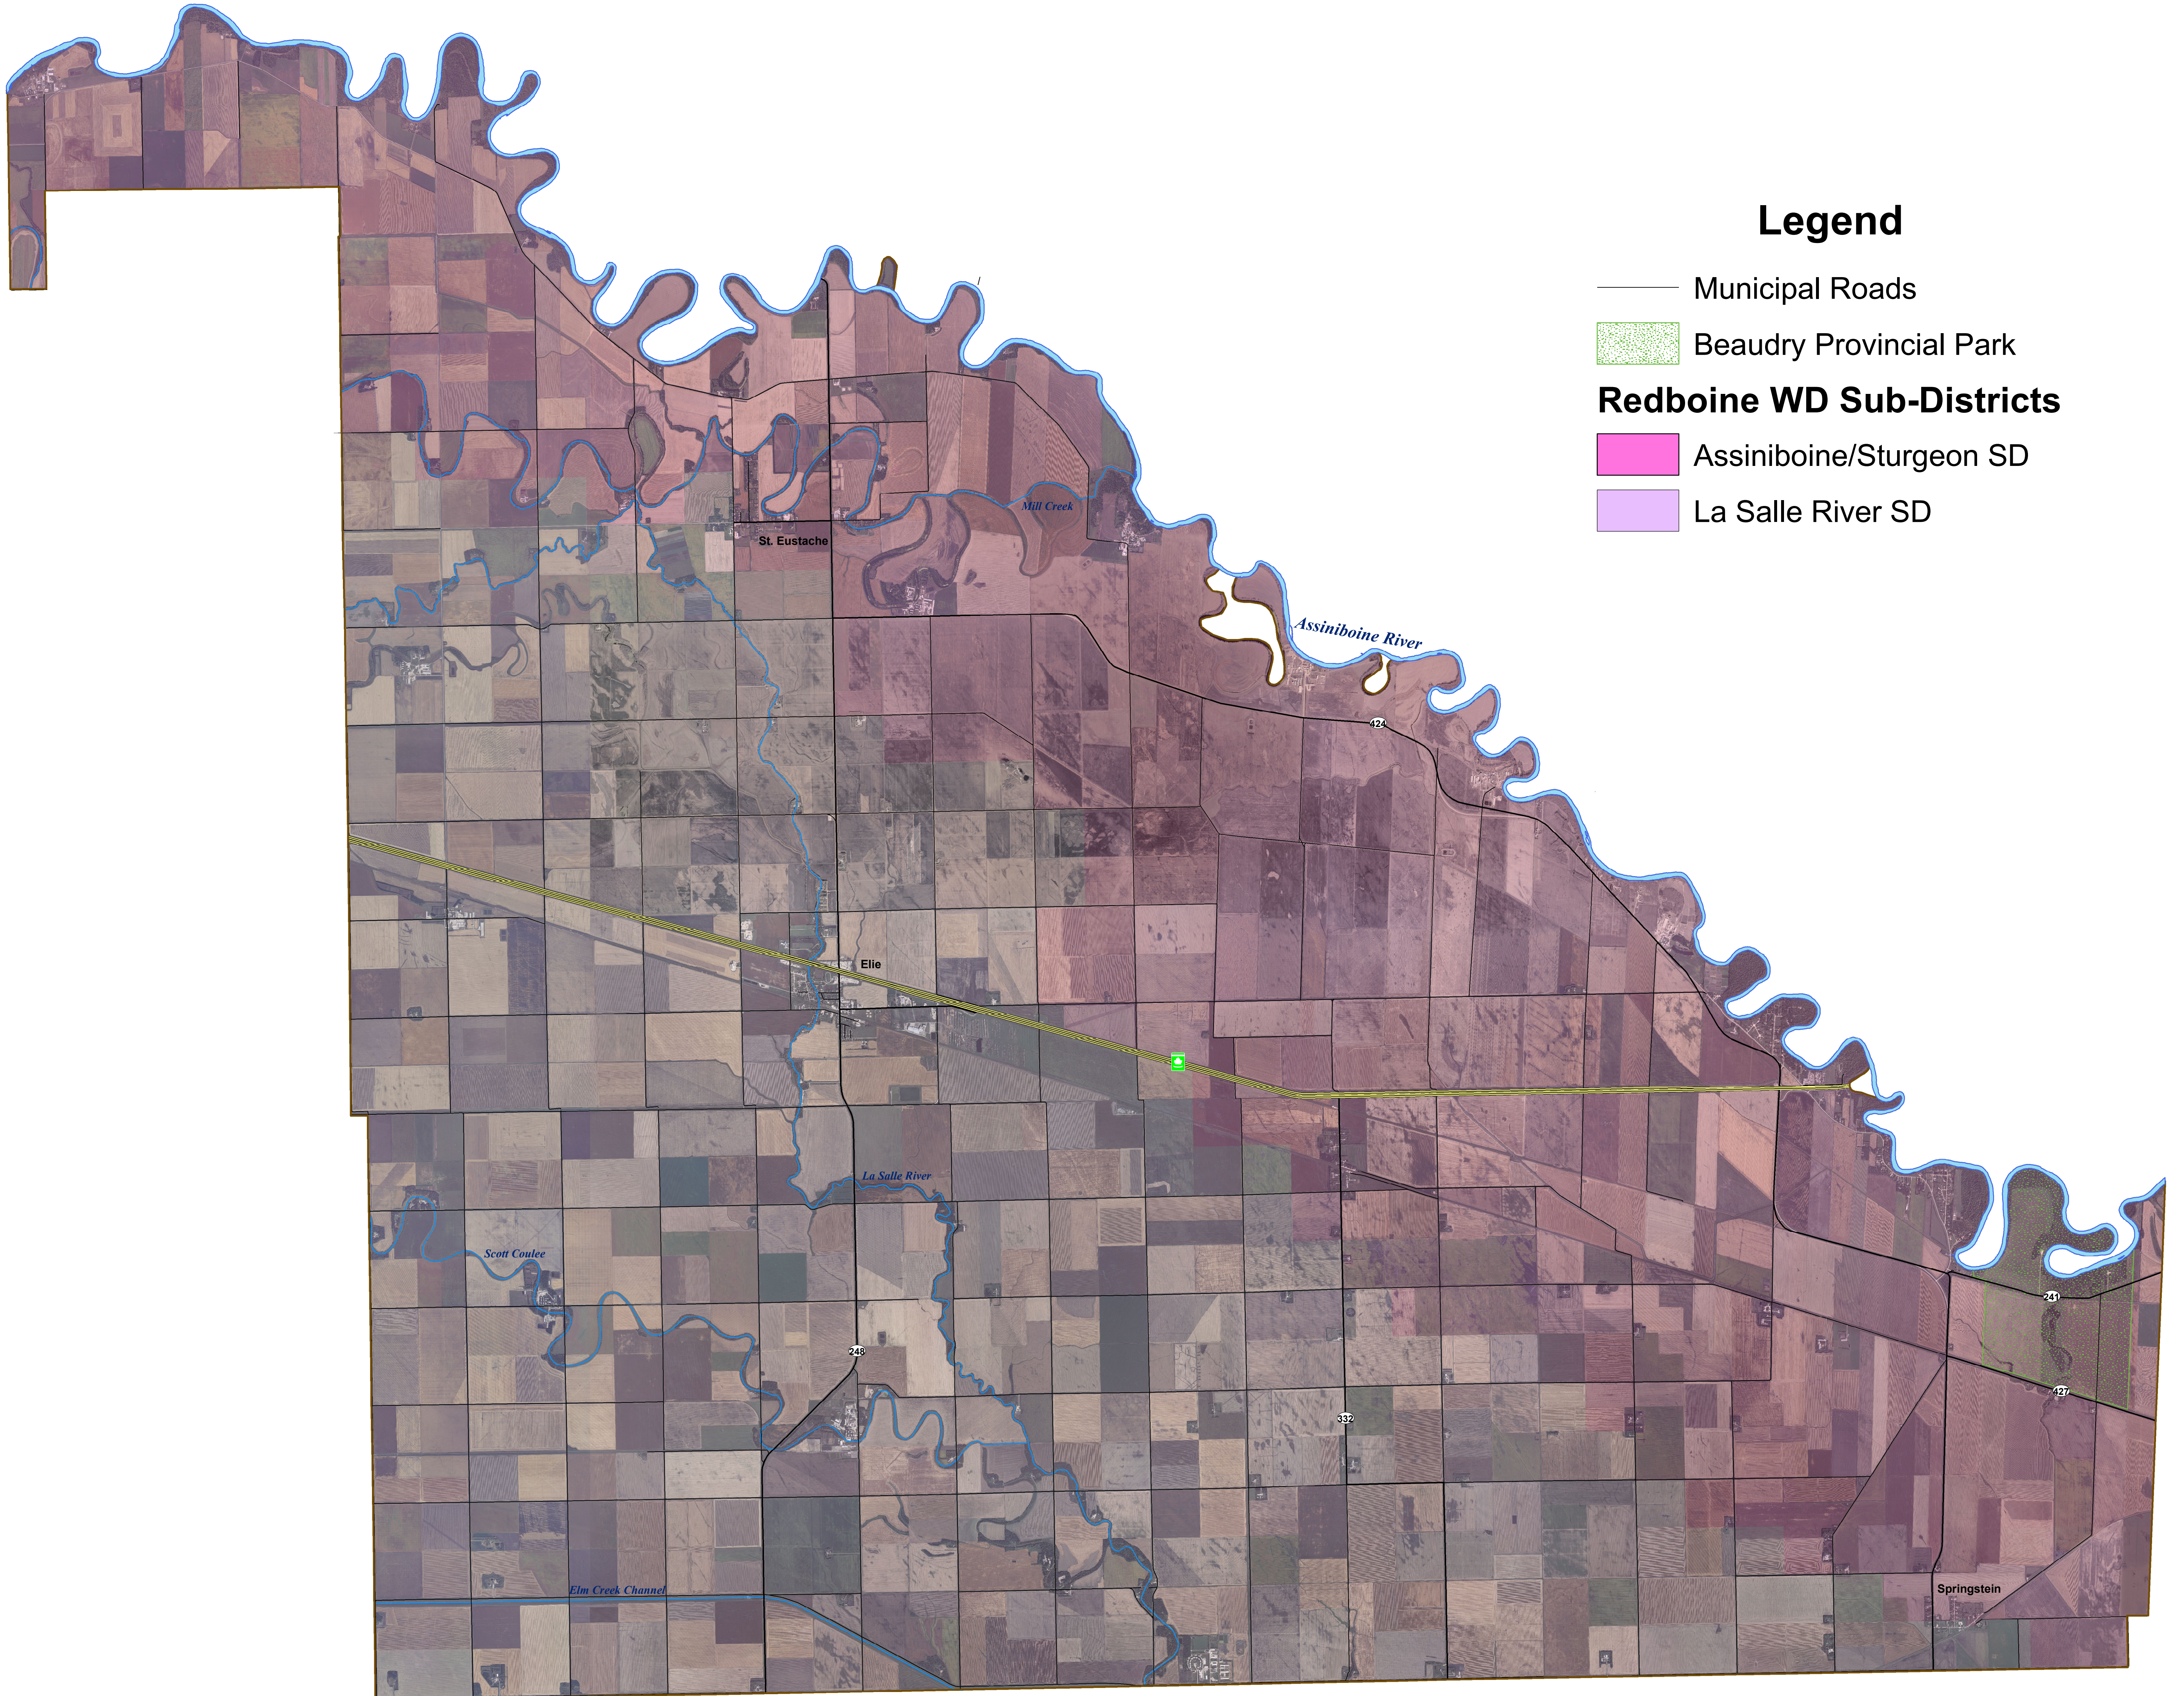

Redboine Watershed District Area Map

Municipality of Cartier

Legend

— Municipal Roads

 Beaudry Provincial Park

Redboine WD Sub-Districts

 Assiniboine/Sturgeon SD

 La Salle River SD