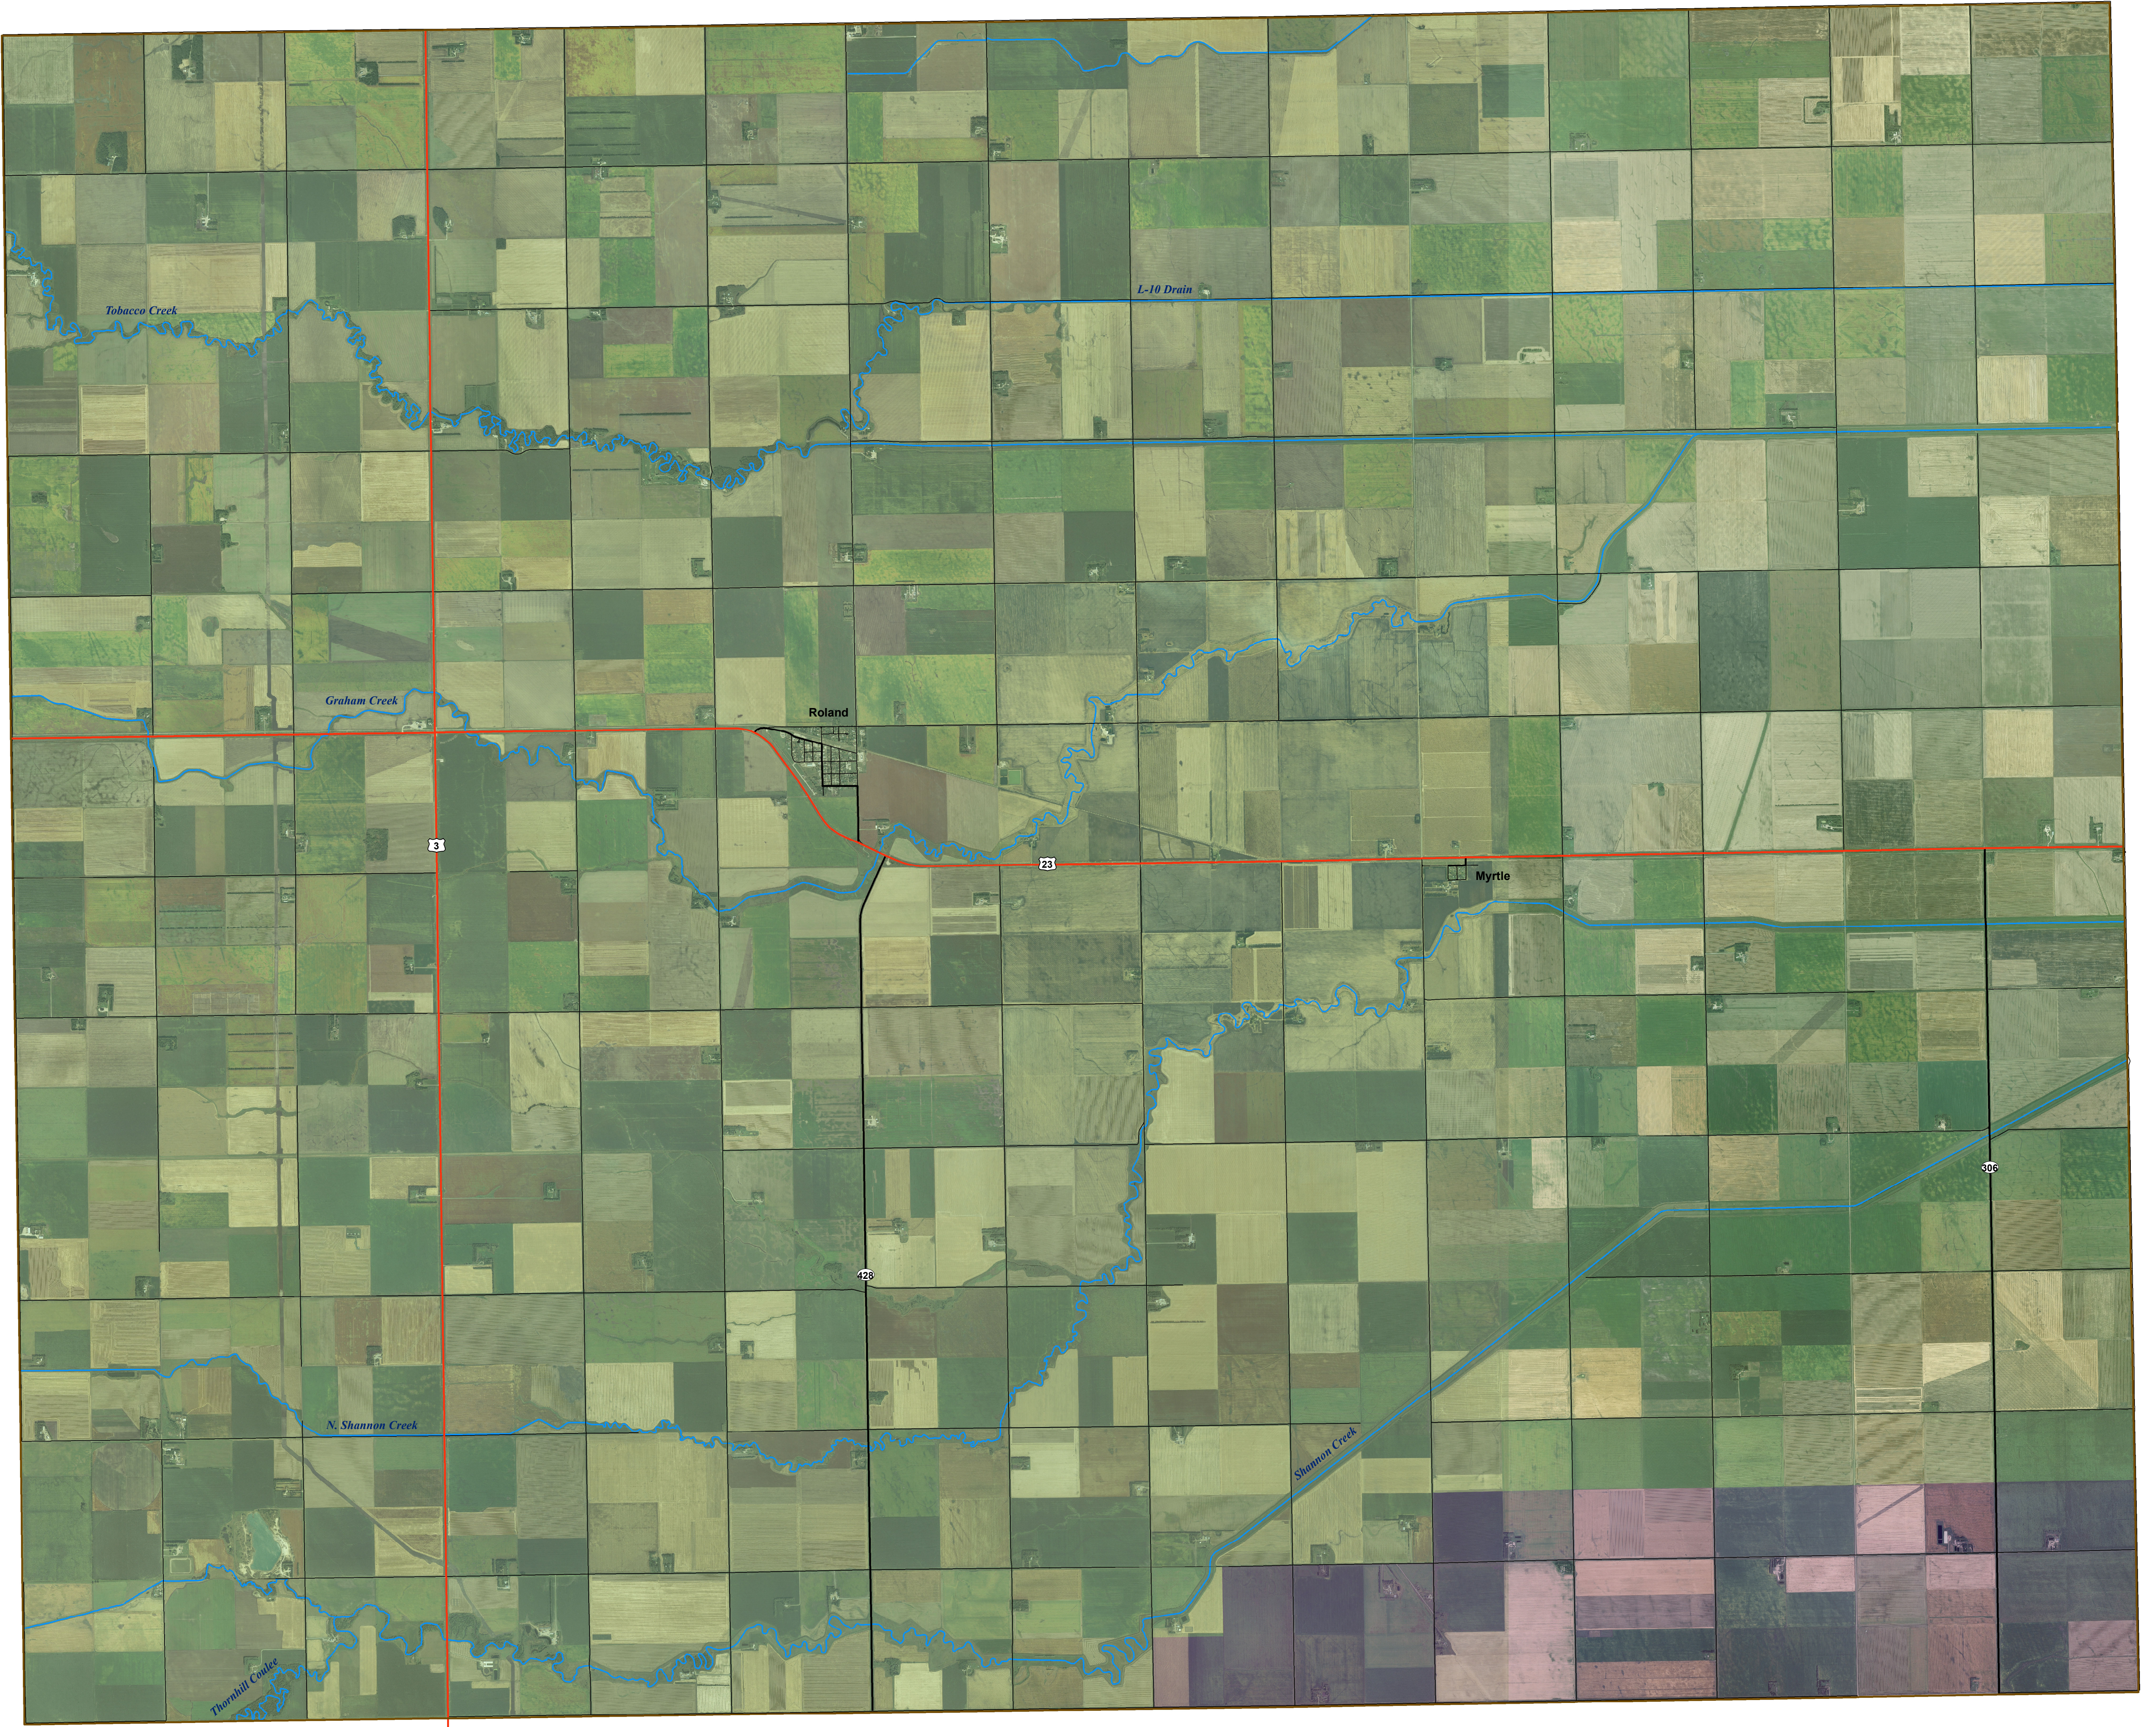

Redboine Watershed District Area Map

Municipality of Roland

Legend

- Municipal Roads
- Pembina Valley WD
- Redboine WD Sub-Districts**
- Tobacco/Shannon Creeks SD