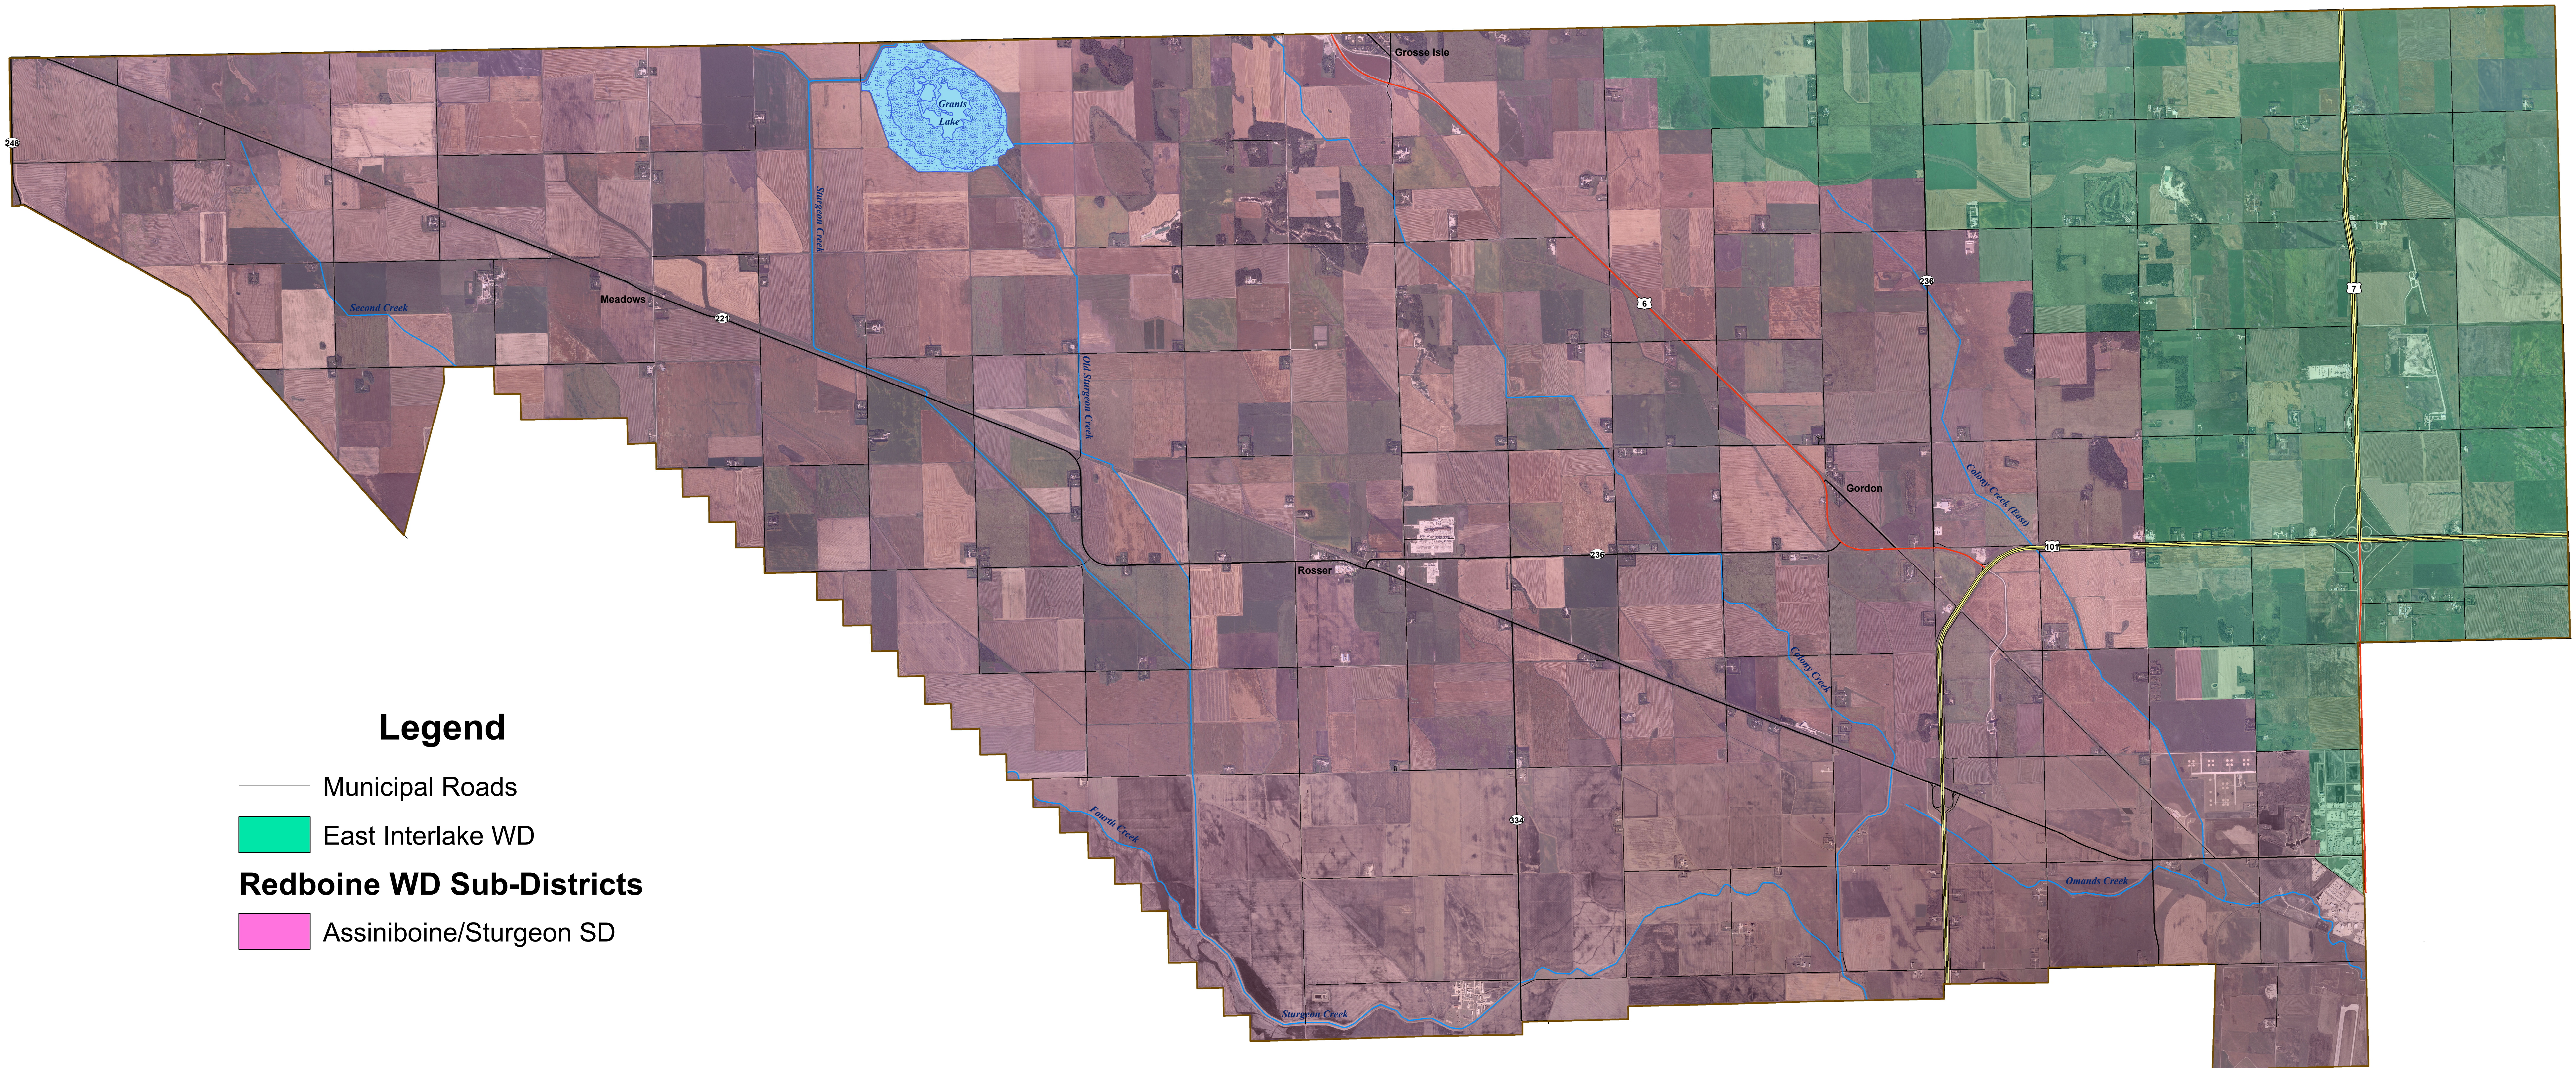

Redboine Watershed District Area Map

Municipality of Rosser

Legend

— Municipal Roads

■ East Interlake WD

Redboine WD Sub-Districts

■ Assiniboine/Sturgeon SD