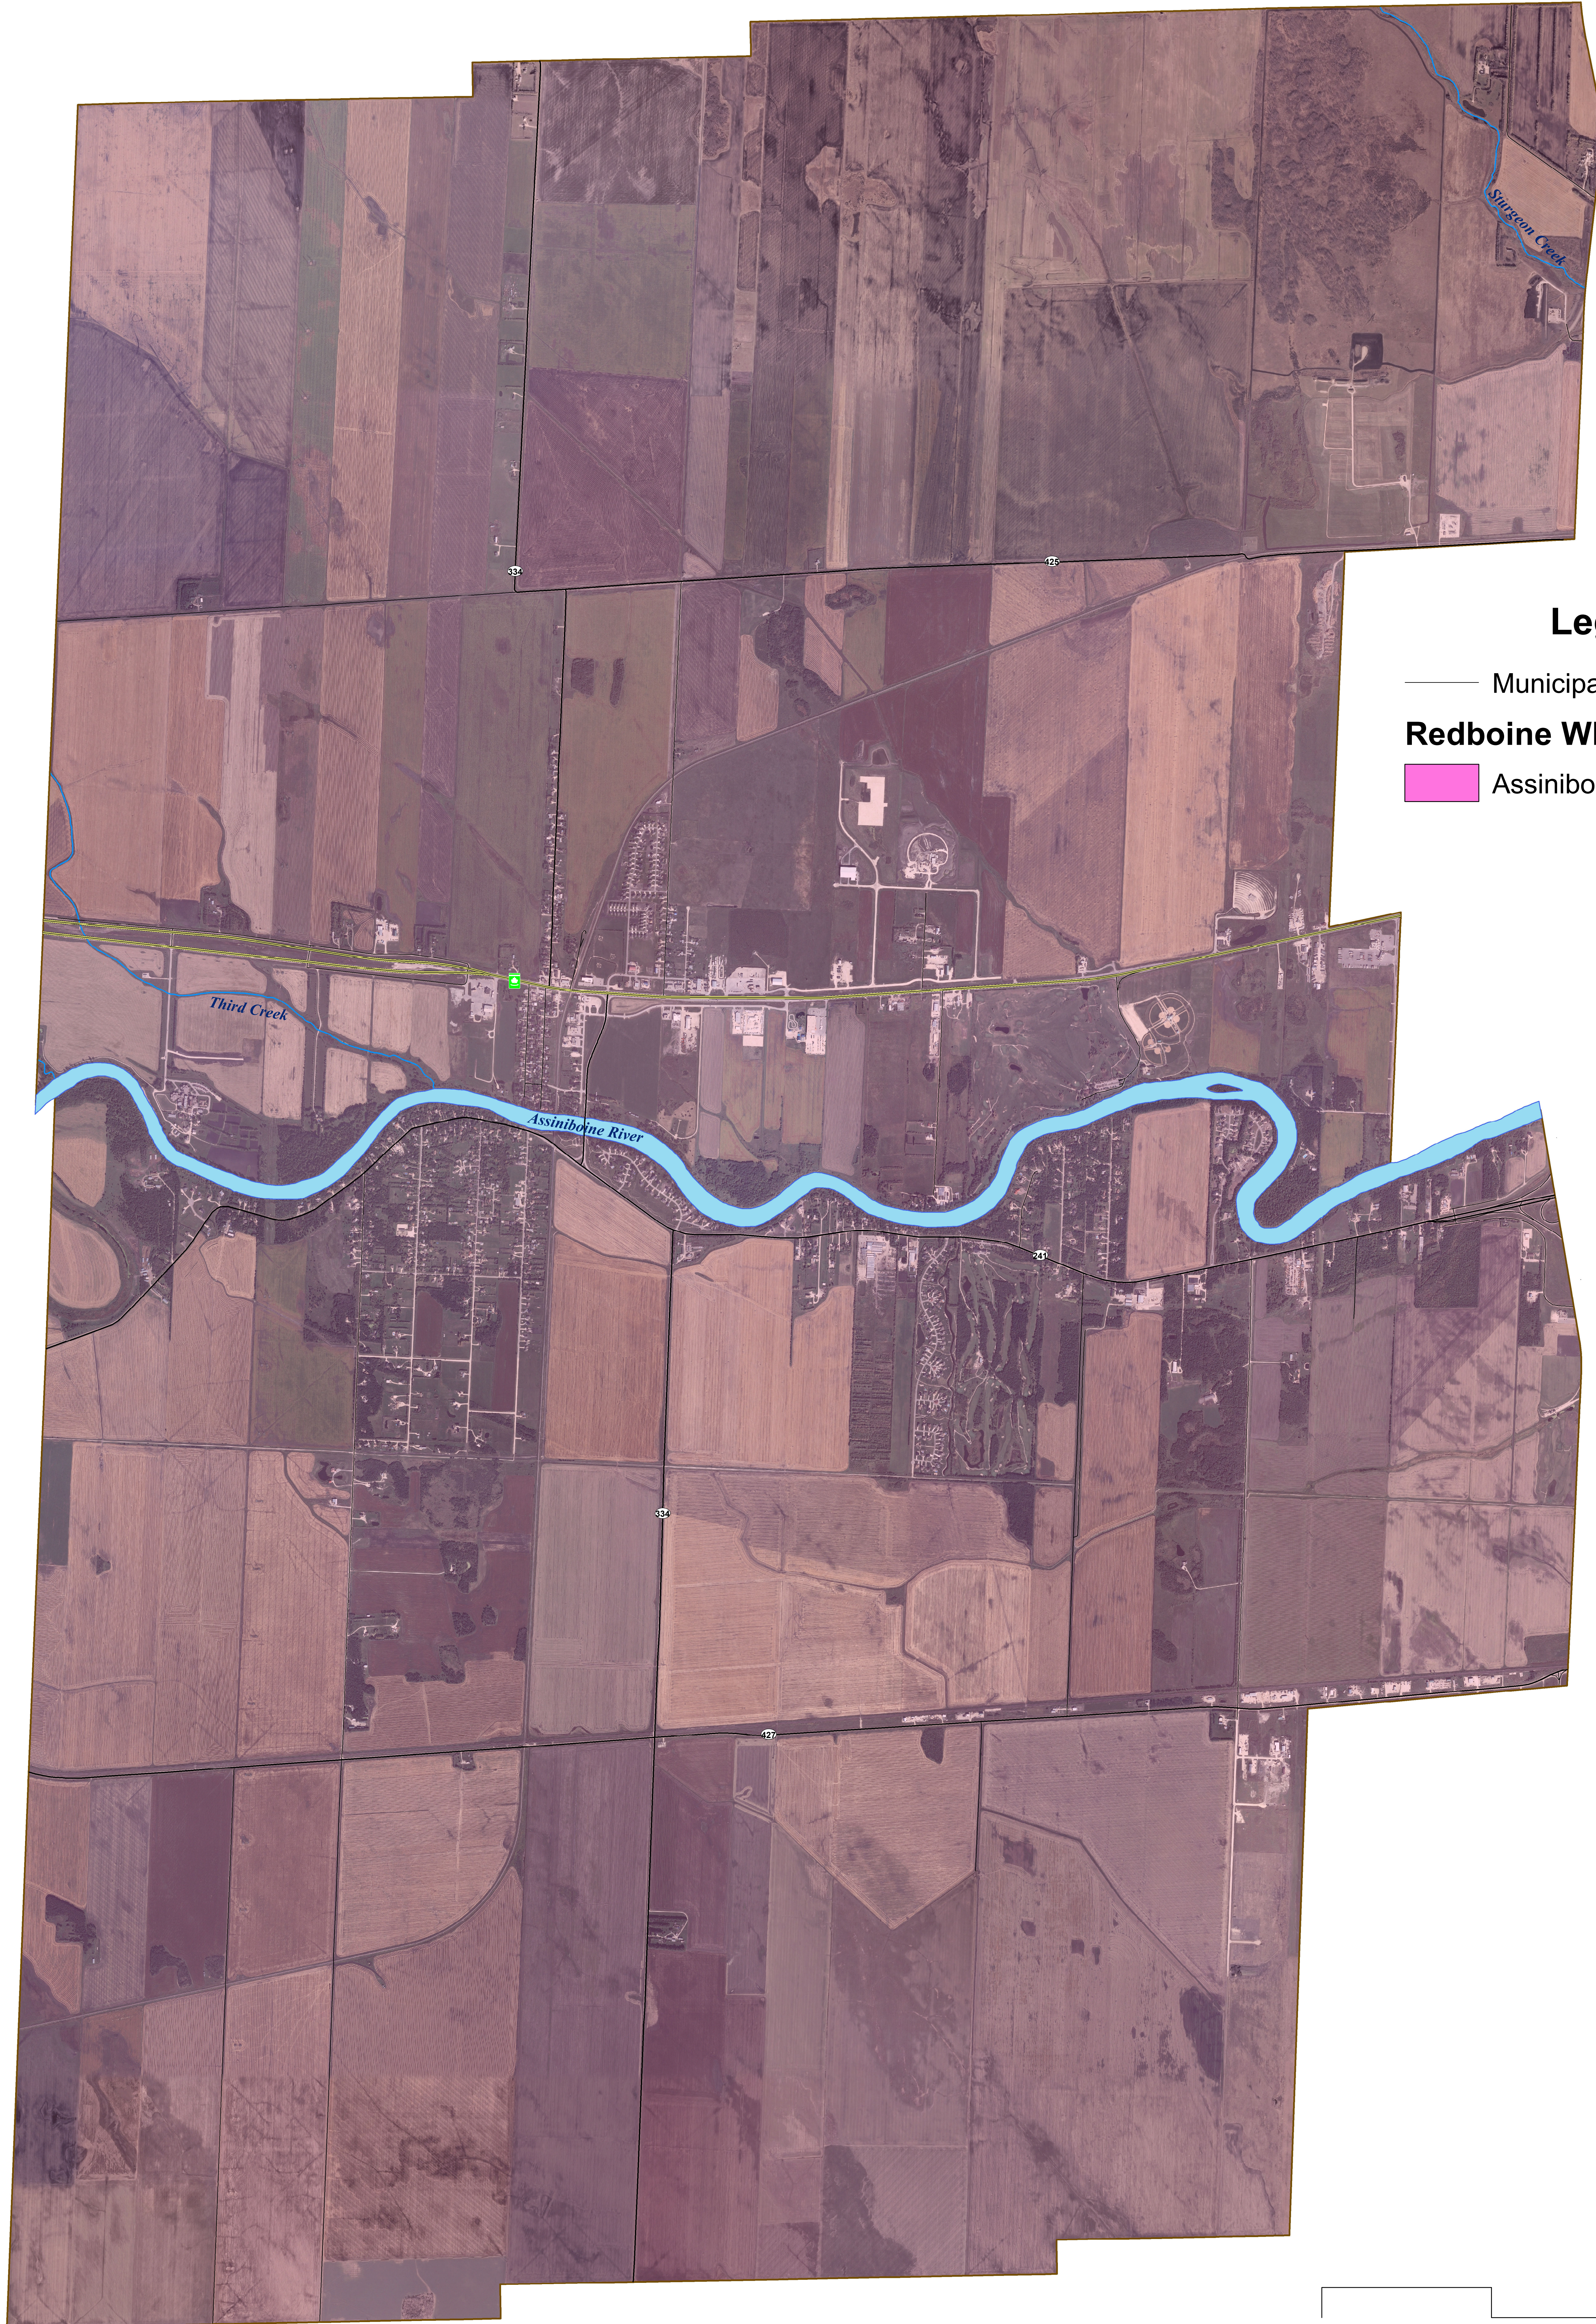

Redboine Watershed District Area Map

Municipality of Headingley

Legend

- Municipal Roads
- Redboine WD Sub-Districts**
 - Assiniboine/Sturgeon SD