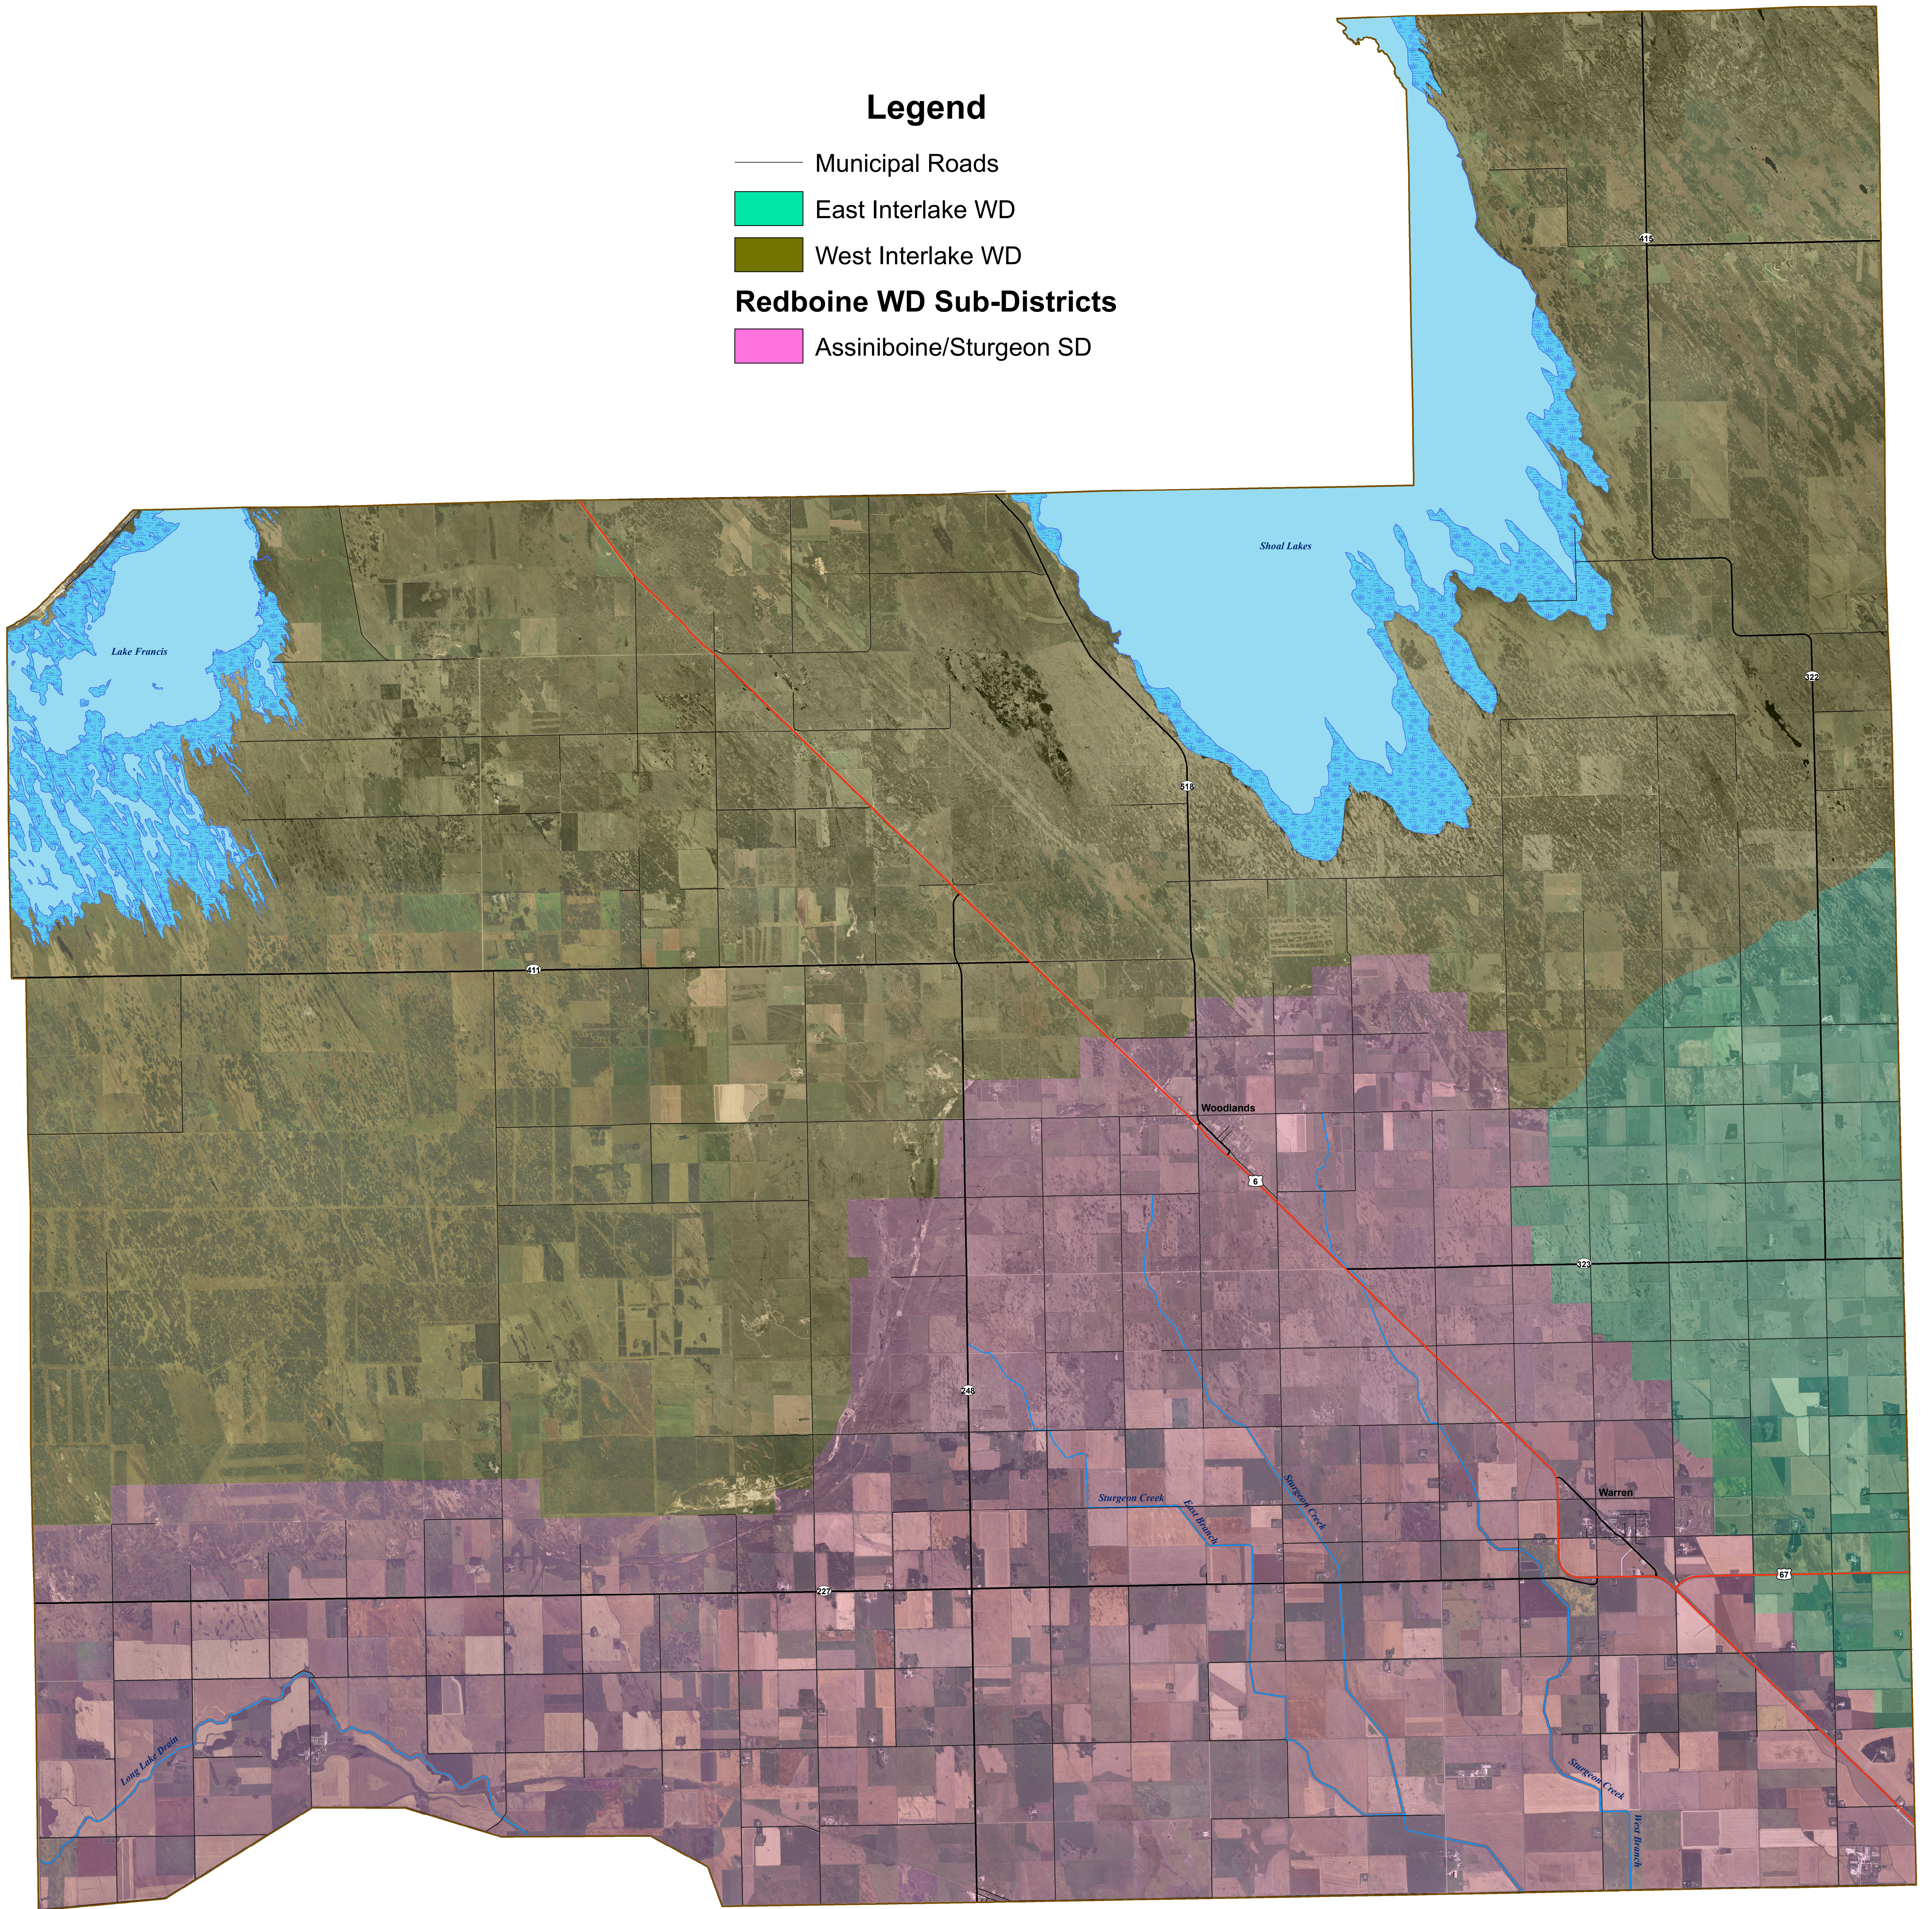

Redboine Watershed District Area Map

Municipality of Woodlands

Legend

— Municipal Roads

East Interlake WD

West Interlake WD

Redboine WD Sub-Districts

Assiniboine/Sturgeon SD

0 2 4 8 Kilometers