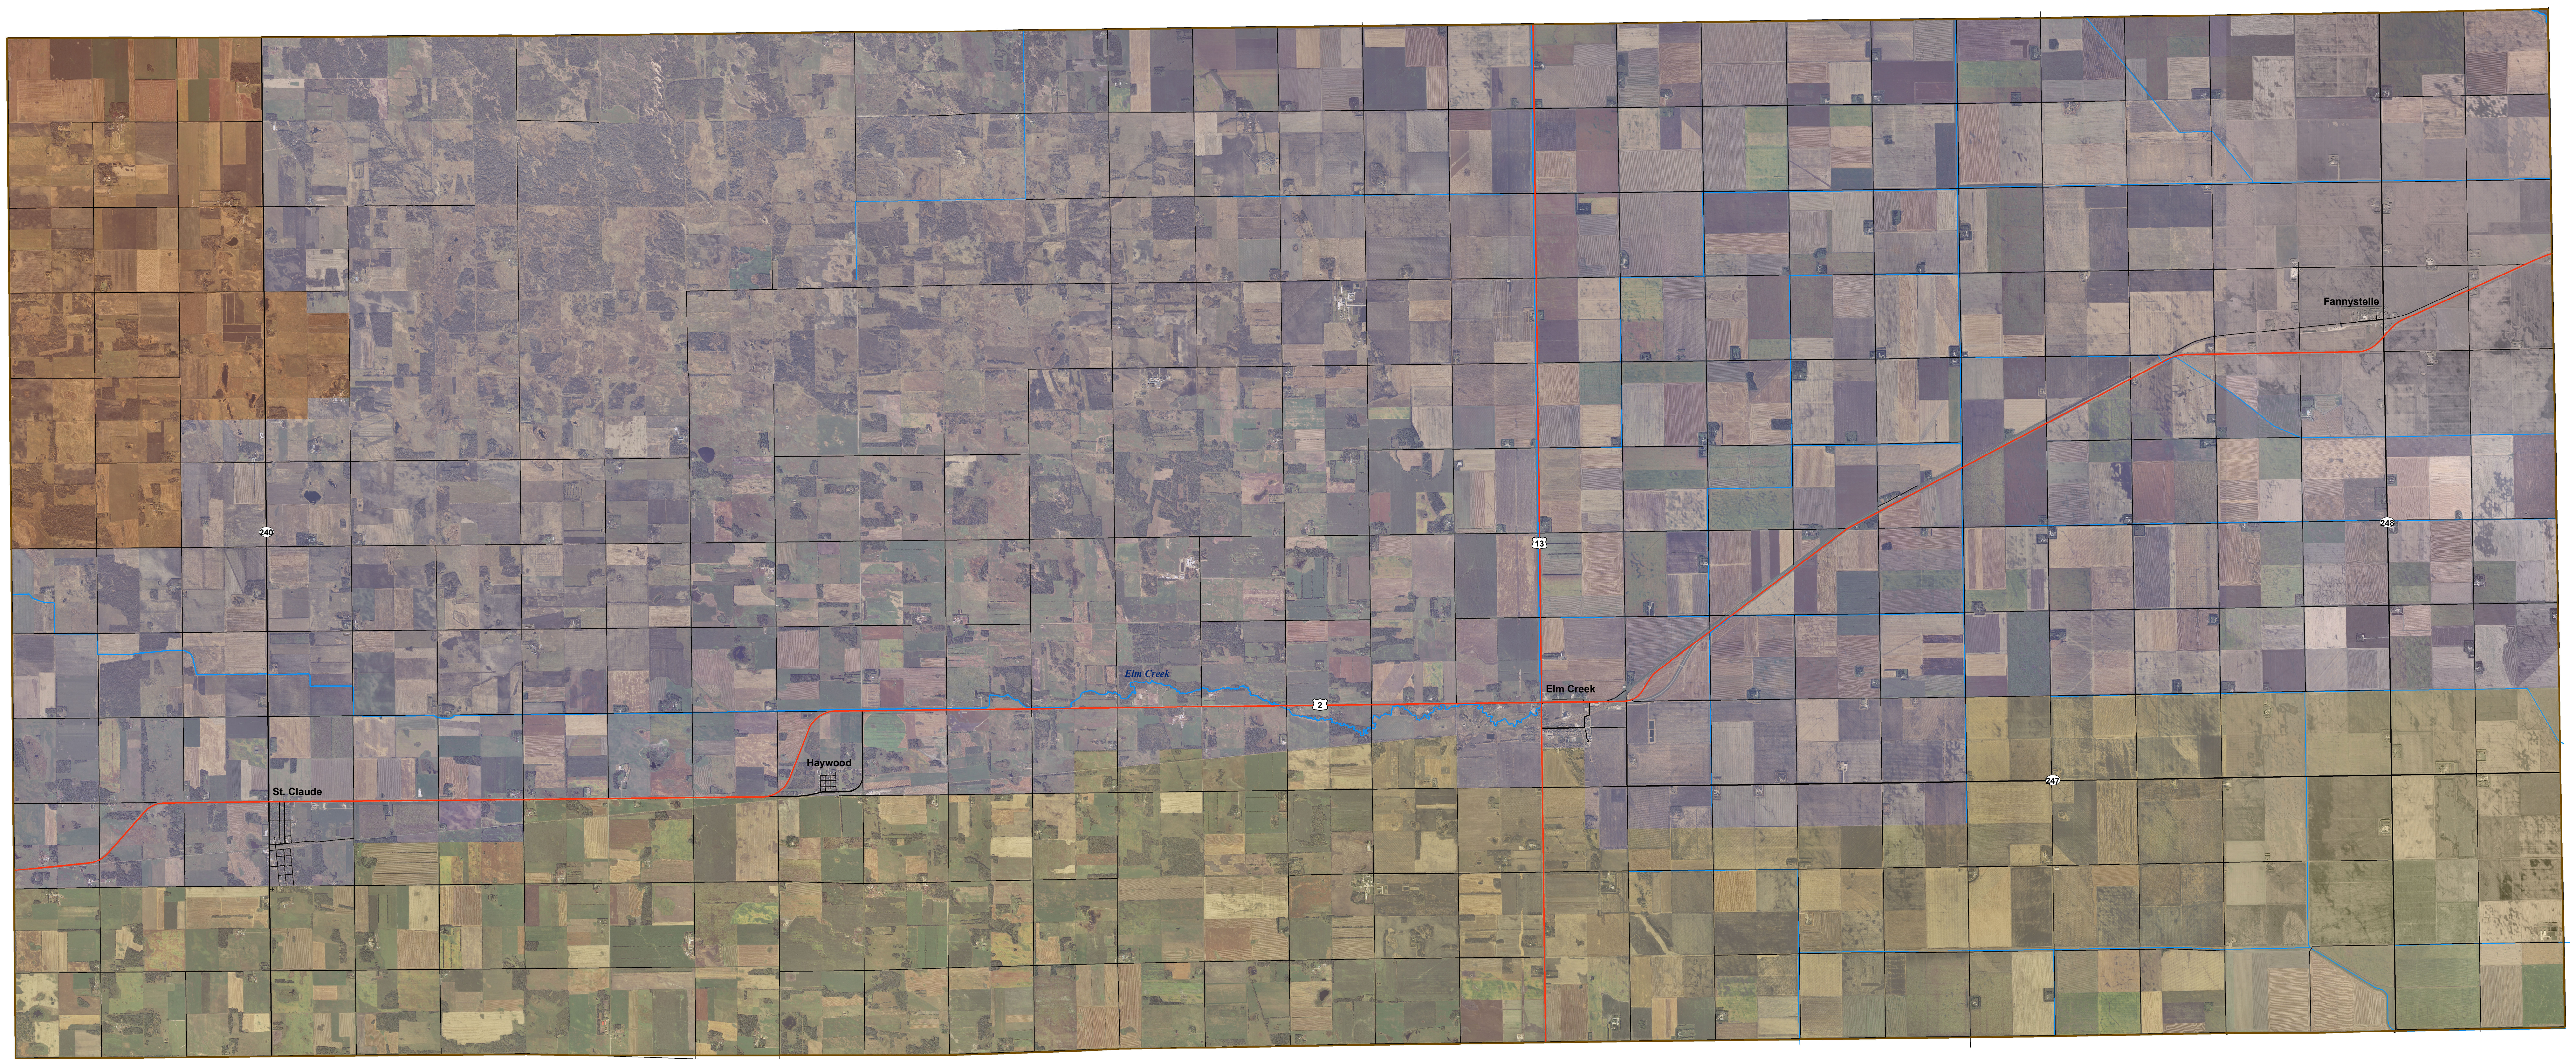

Redboine Watershed District Area Map

Municipality of Grey

Legend

- Municipal Roads
- Central Assiniboine WD
- Redboine WD Sub-Districts**
 - La Salle River SD
 - Morris/Norquay SD