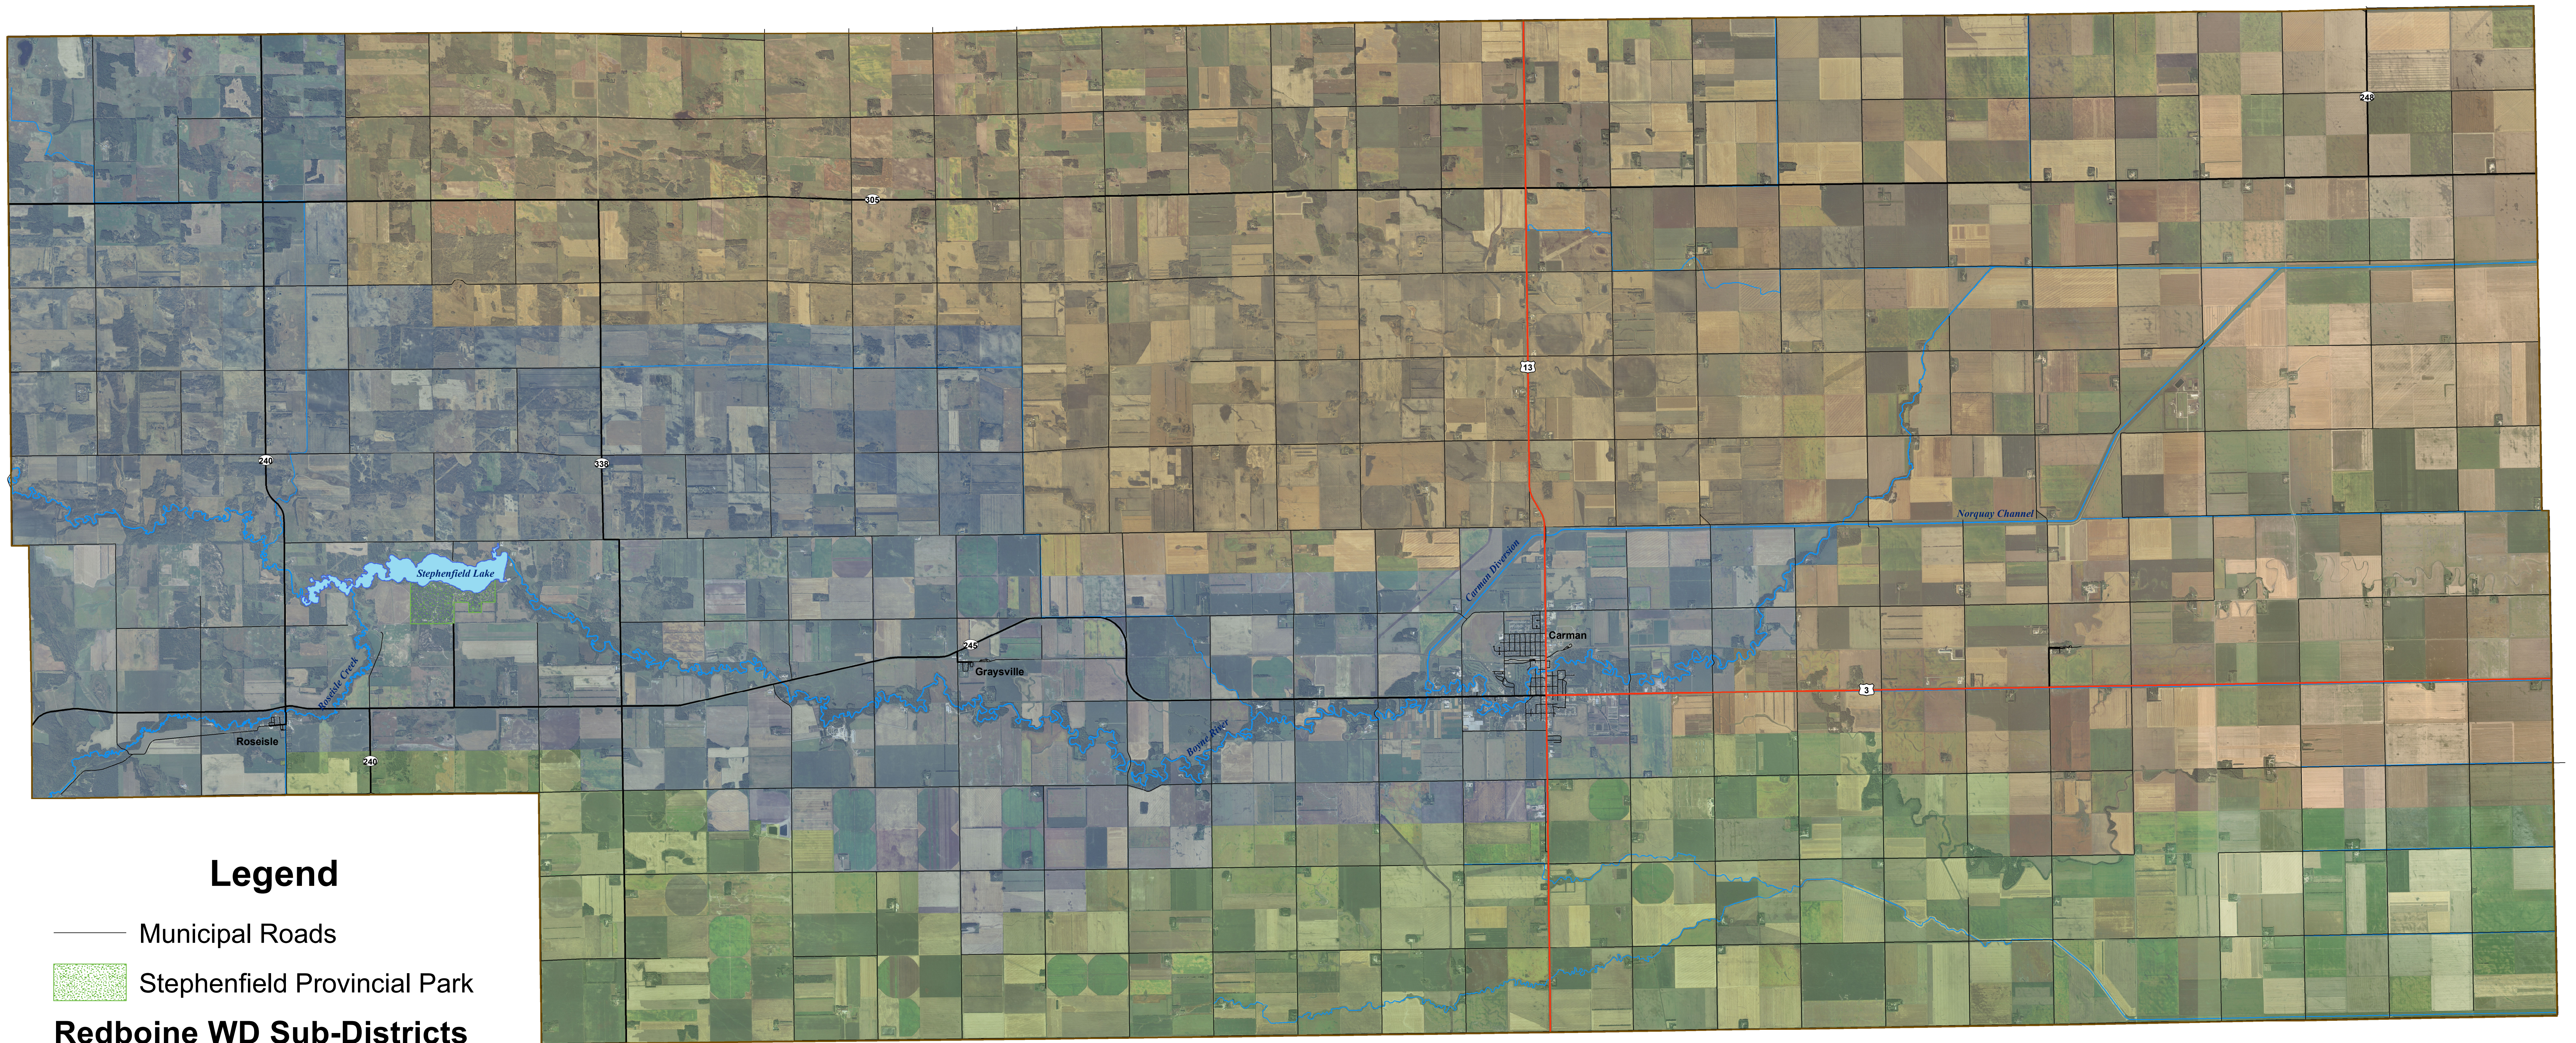

Redboine Watershed District Area Map

Municipality of Dufferin

Legend

-  Municipal Roads
-  Stephenfield Provincial Park
- Redboine WD Sub-Districts**
-  Boyne River SD
-  Morris/Norquay SD
-  Tobacco/Shannon Creeks SD