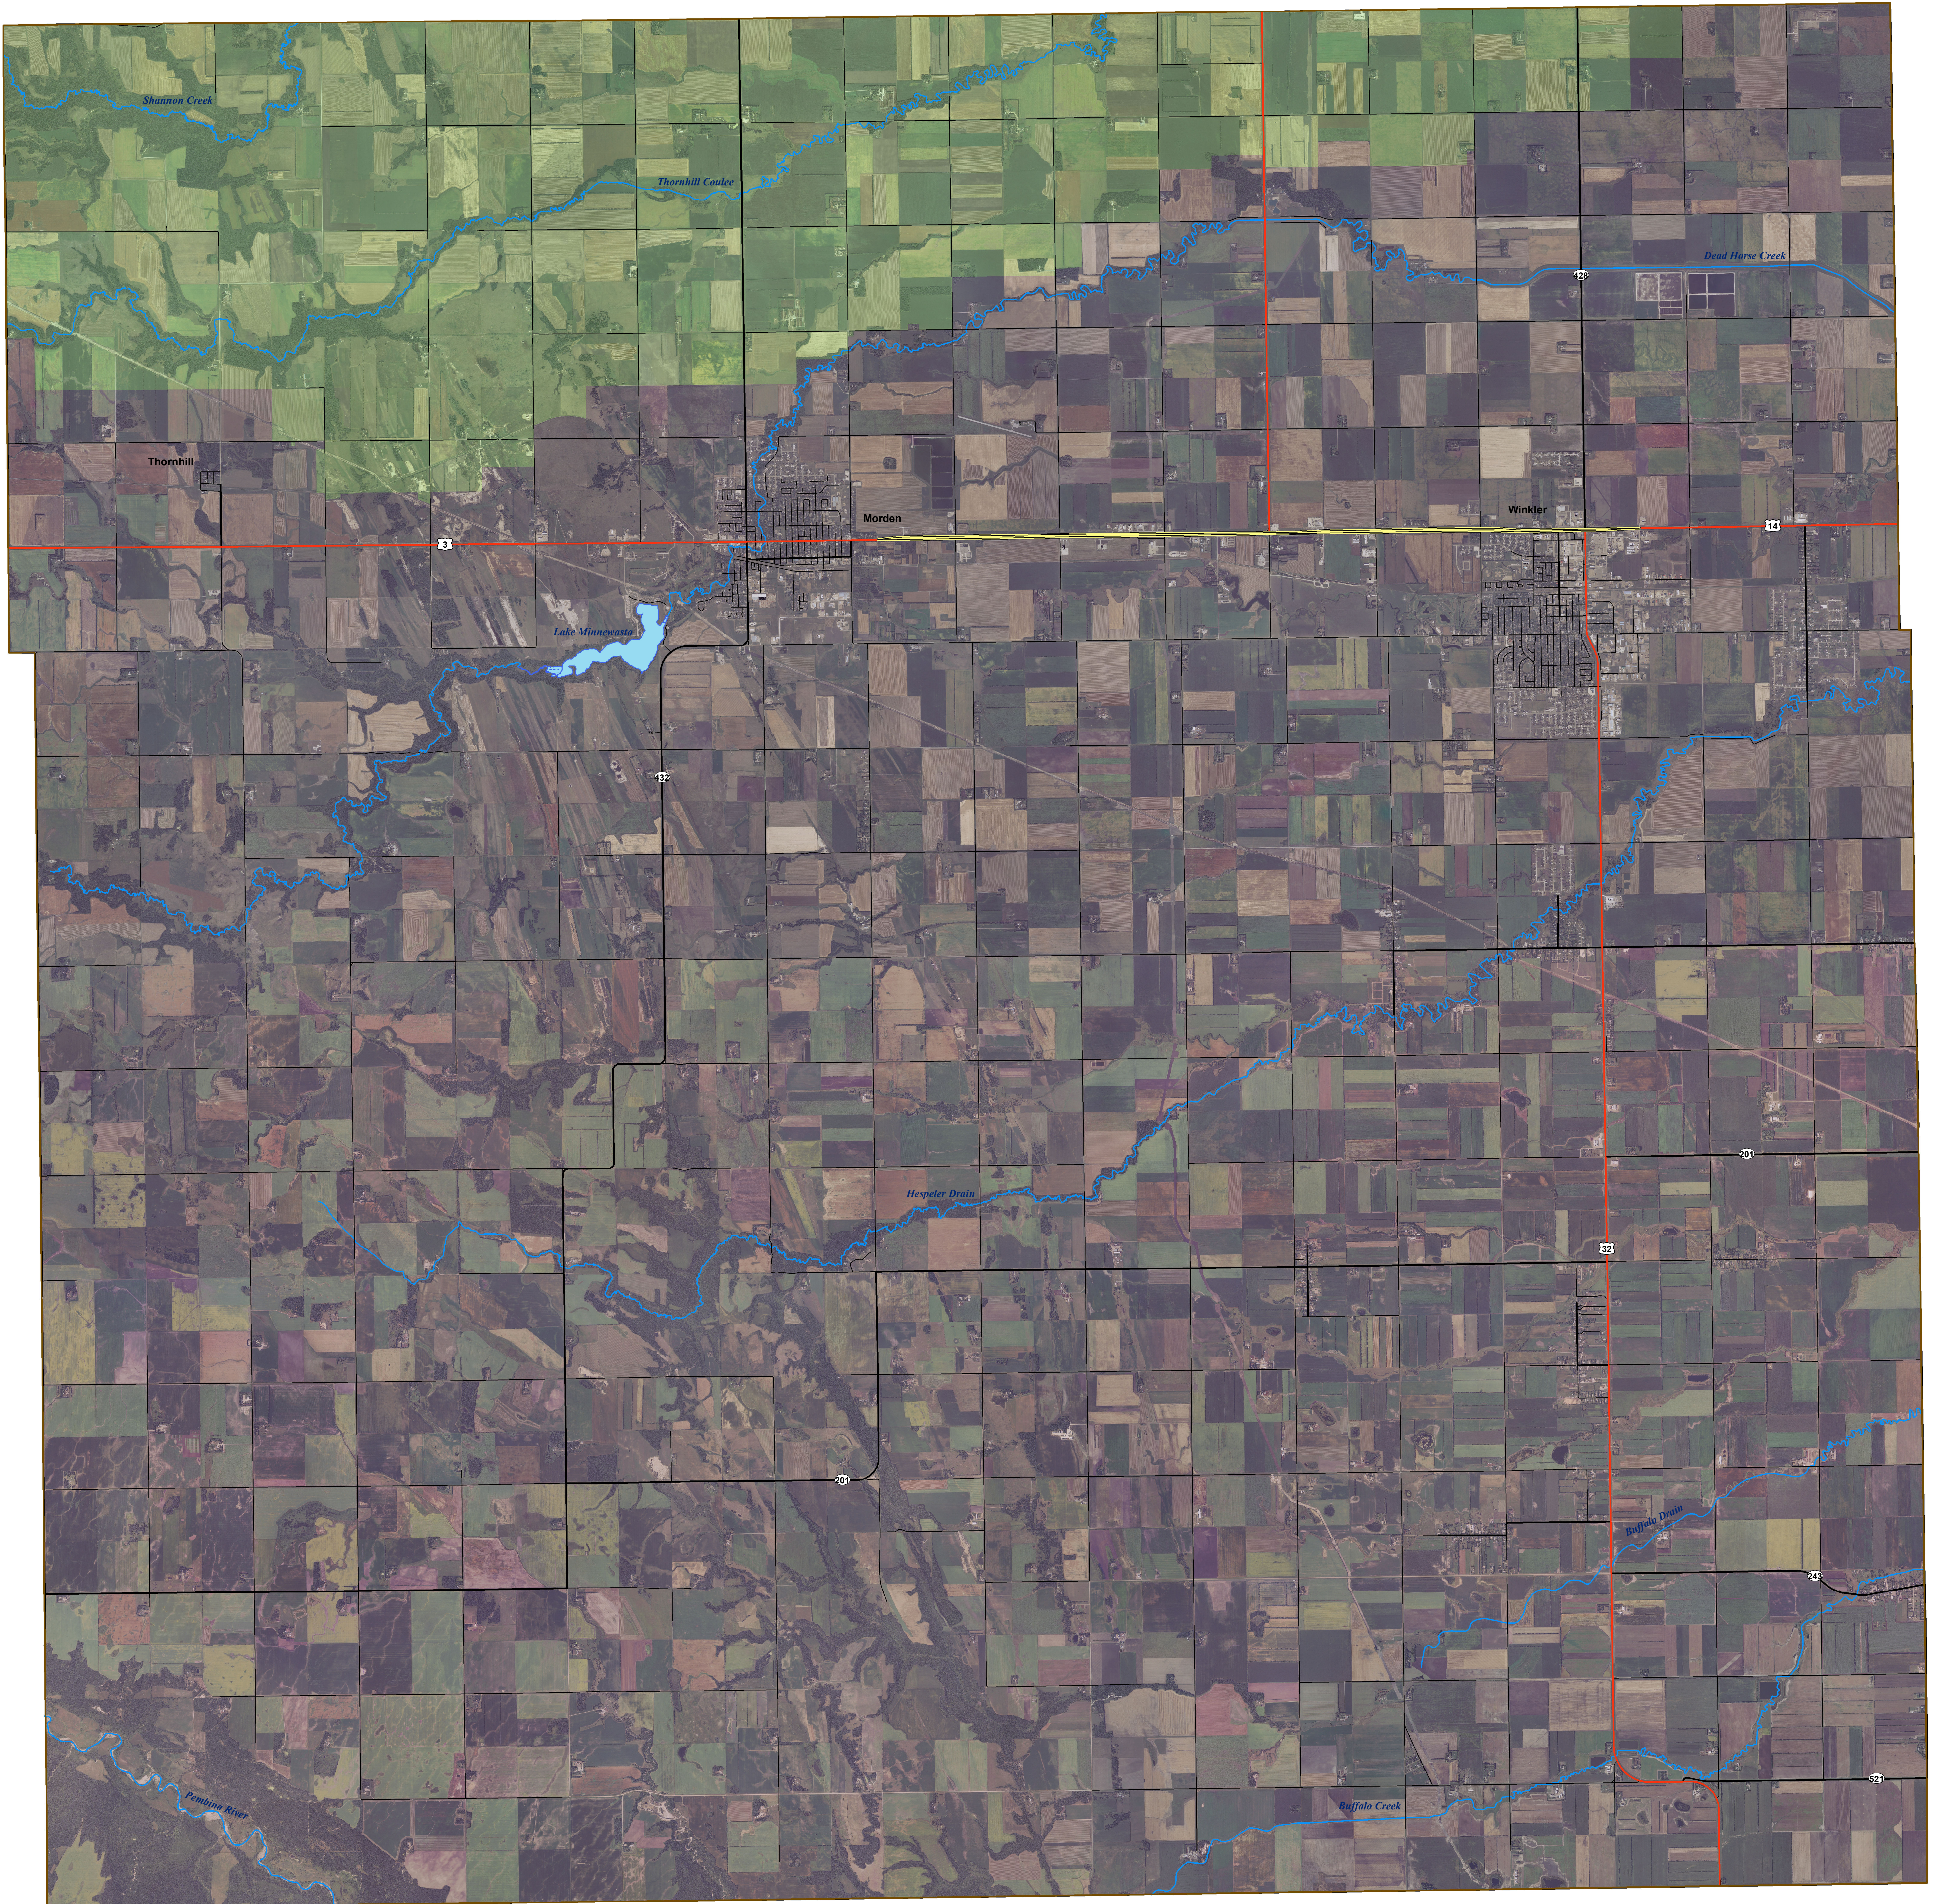

Redboine Watershed District Area Map

Municipality of Stanley

Legend

— Municipal Roads

■ Pembina Valley WD

Redboine WD Sub-Districts

■ Tobacco/Shannon Creeks SD