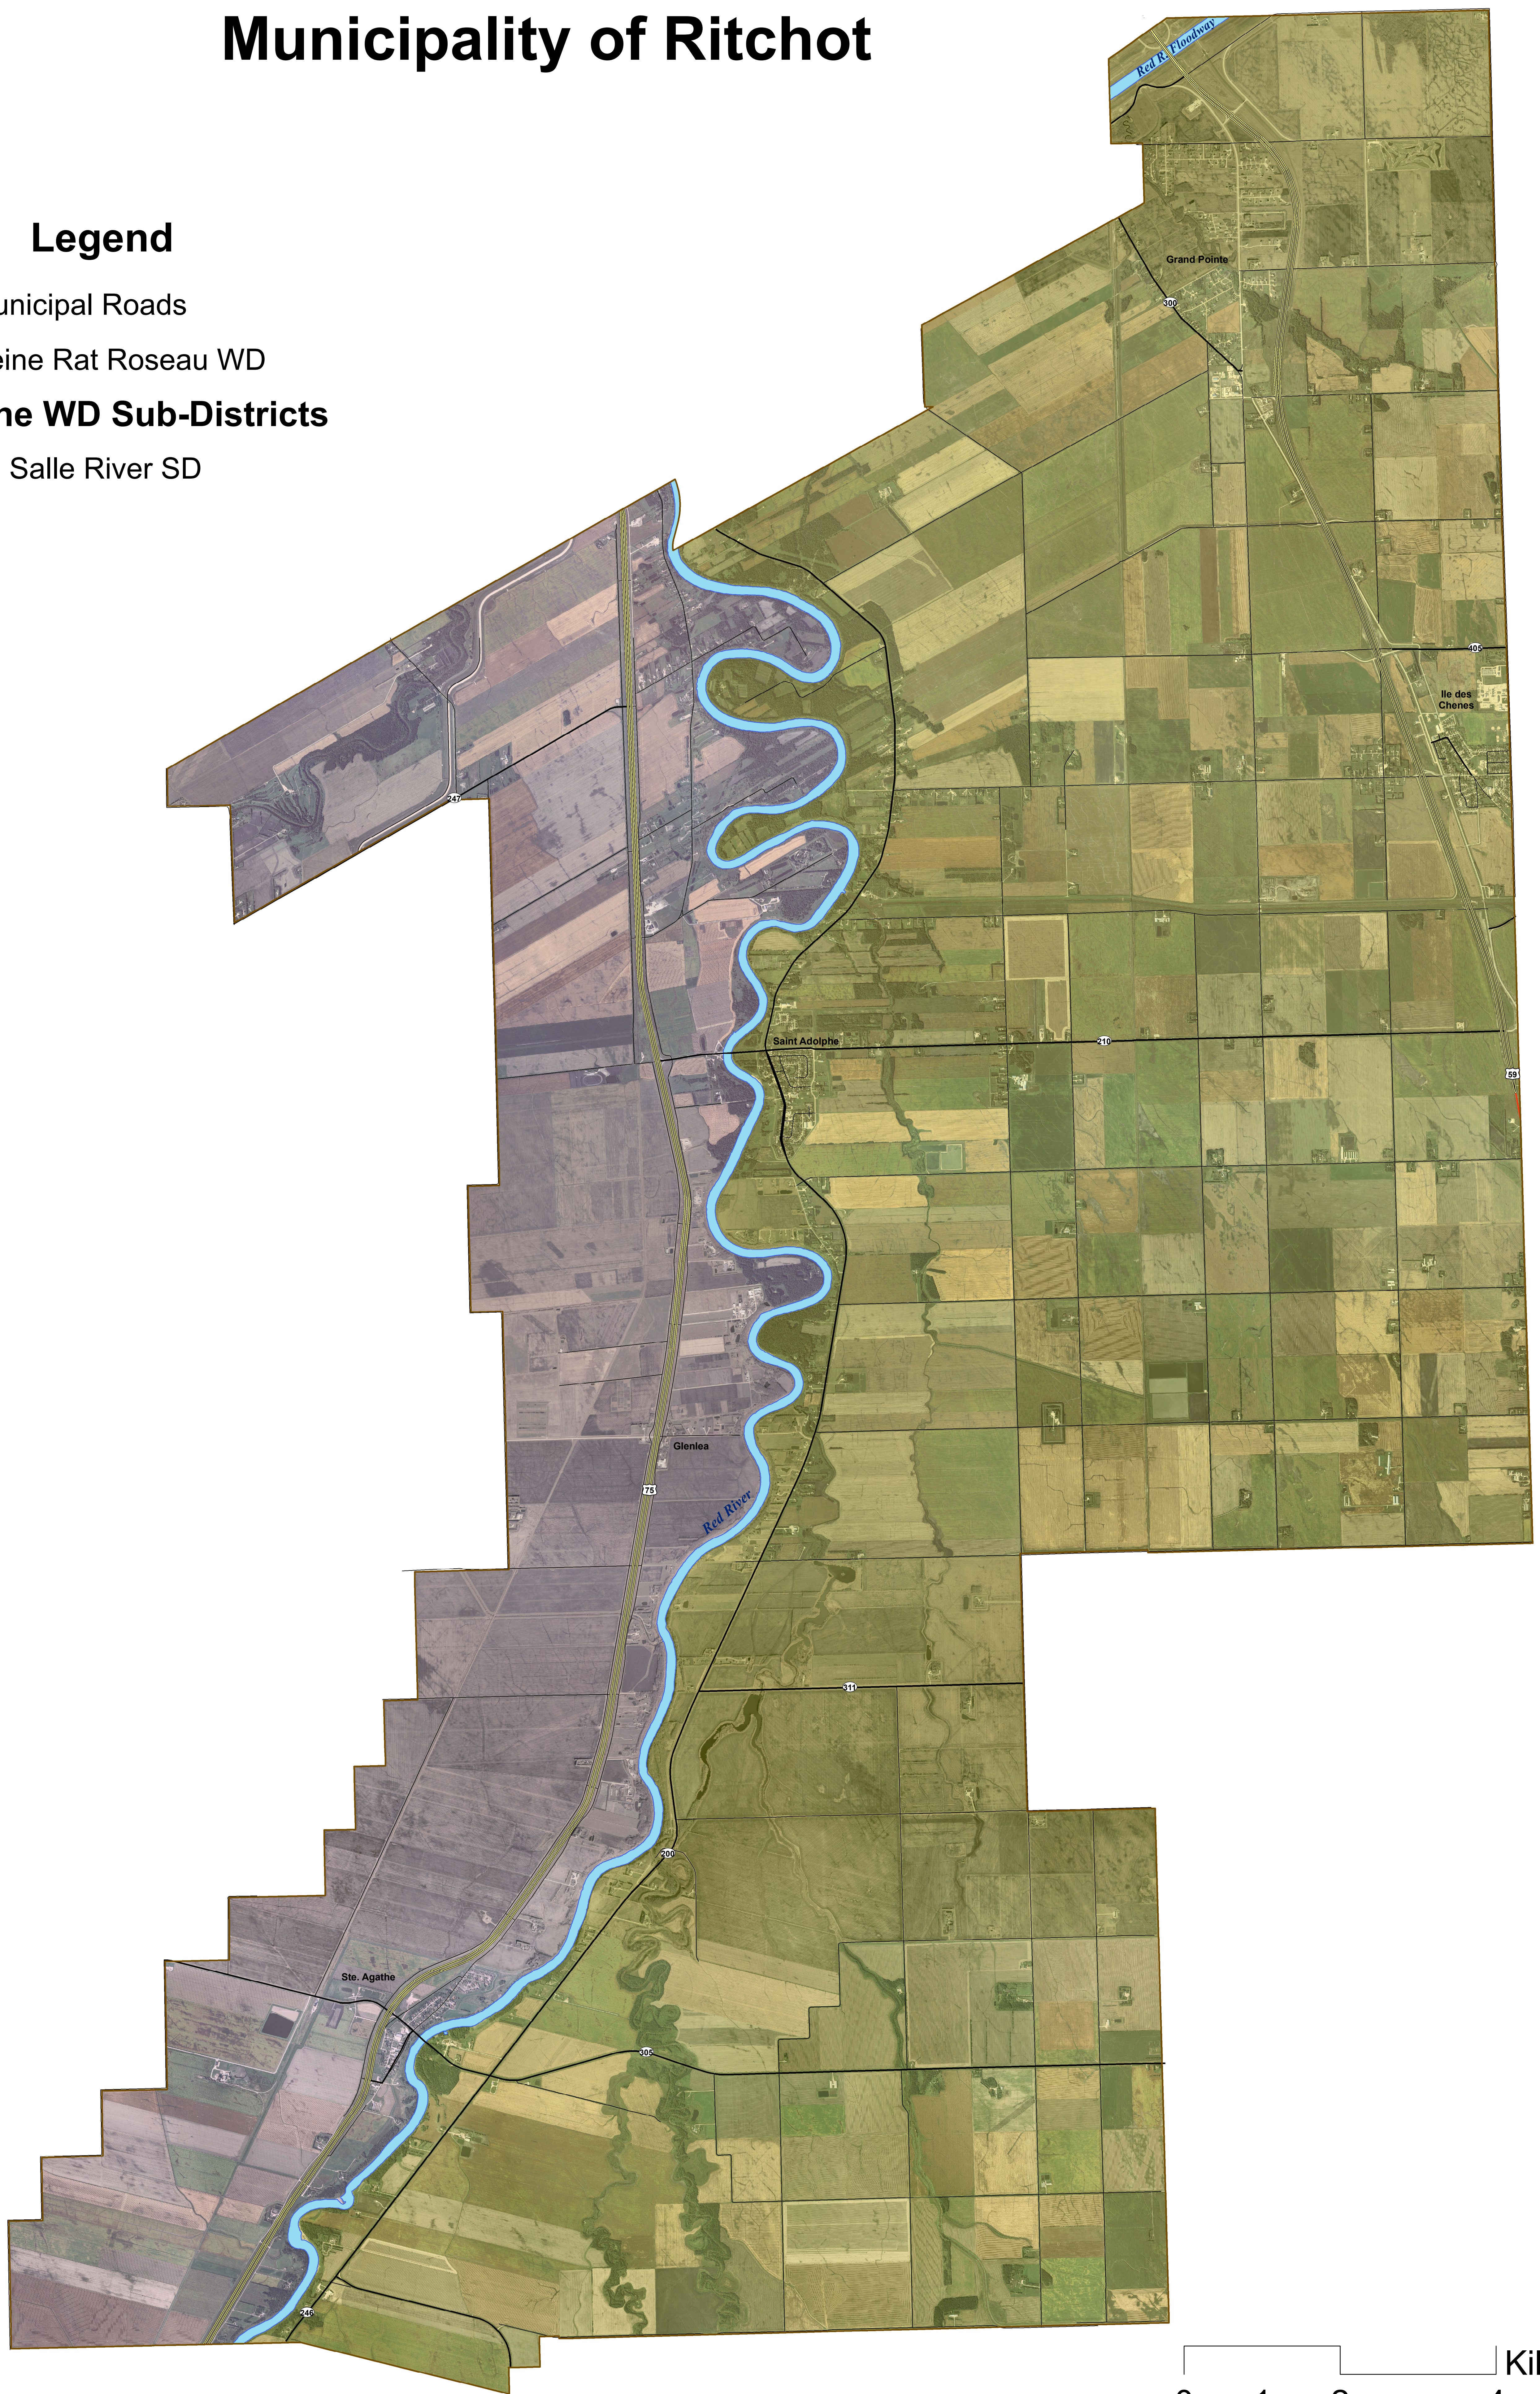

Redboine Watershed District Area Map

Municipality of Ritchot

Legend

— Municipal Roads

Seine Rat Roseau WD

Redboine WD Sub-Districts

La Salle River SD

0 1 2 4 Kilometers