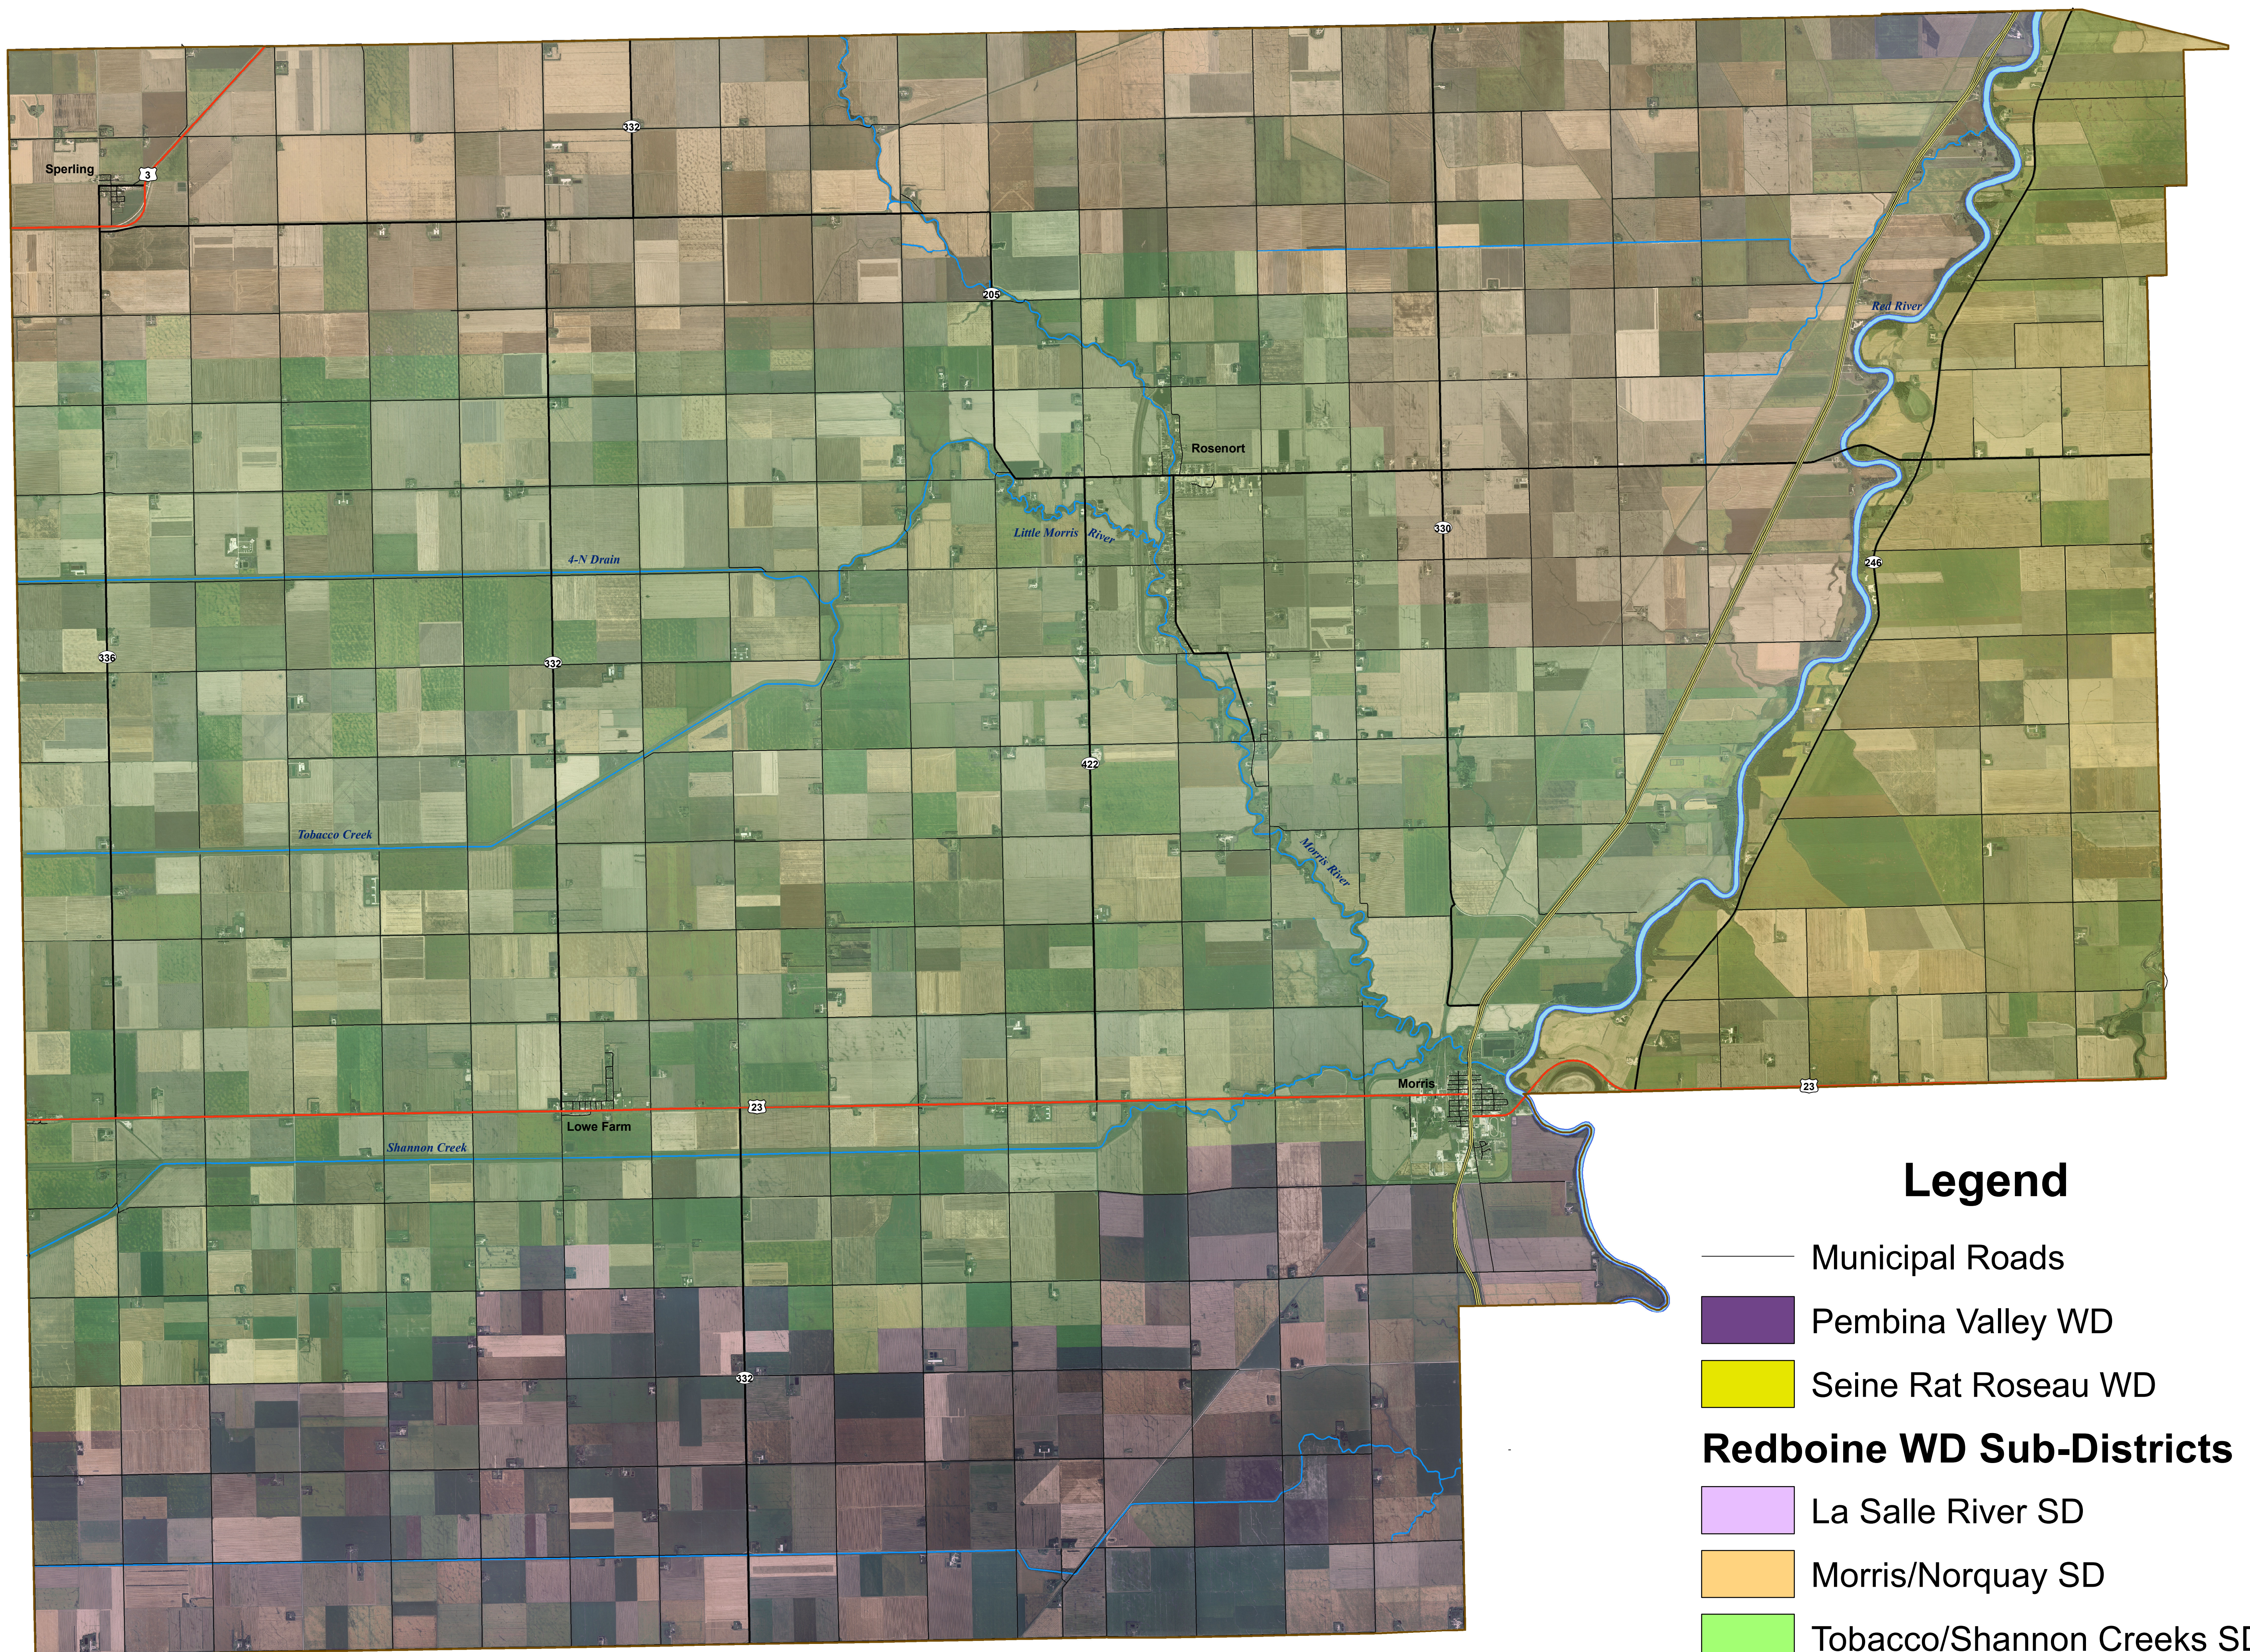

Redboine Watershed District Area Map

Municipality of Morris

Legend

- Municipal Roads
- Pembina Valley WD
- Seine Rat Roseau WD
- Redboine WD Sub-Districts**
- La Salle River SD
- Morris/Norquay SD
- Tobacco/Shannon Creeks SD